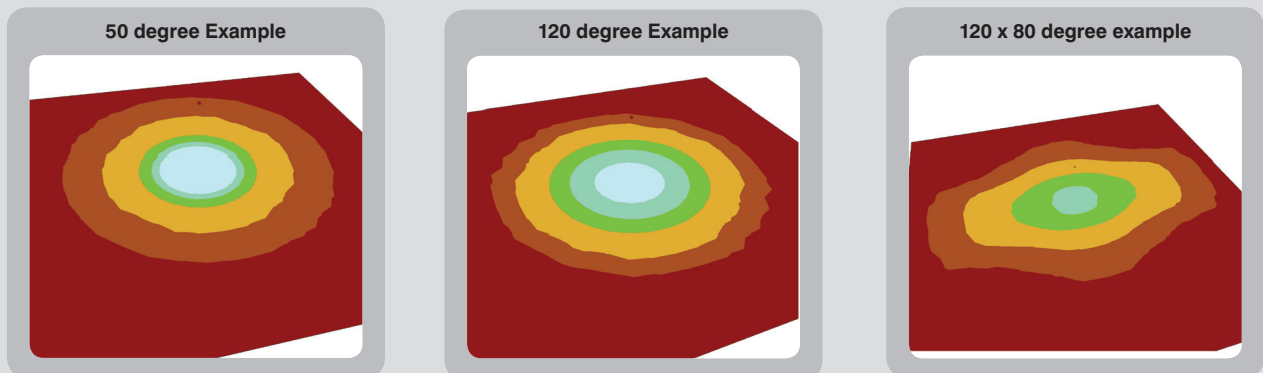

PHOTOMETRIC DIAGRAMS (Full photometry available)

Notes: Height 5m. Maintenance factor 0.85. 120 x 80 degree unit read (H) as left to right plan view and vertical (V) front to back

PART CODES - FIXED ILLUMINATION

UBF-24-50	RAYLUX URBAN UBF-24, 40W Max, 50 degree, White-Light, inc PSU
UBF-24-120	RAYLUX URBAN UBF-24, 40W Max, 120 degree, White-Light, inc PSU
UBF-24-120H-80V	RAYLUX URBAN UBF-24, 40W Max, 120 Horizontal x 80 Vertical, White-Light, inc PSU

Europe / Middle East: Tel: +44 (0) 1670 520055
Americas (Toll Free): Tel: +1 888 505 8335

Email: sales@rayteccctv.com
Email: ussales@rayteccctv.com
Web: www.rayteccctv.com