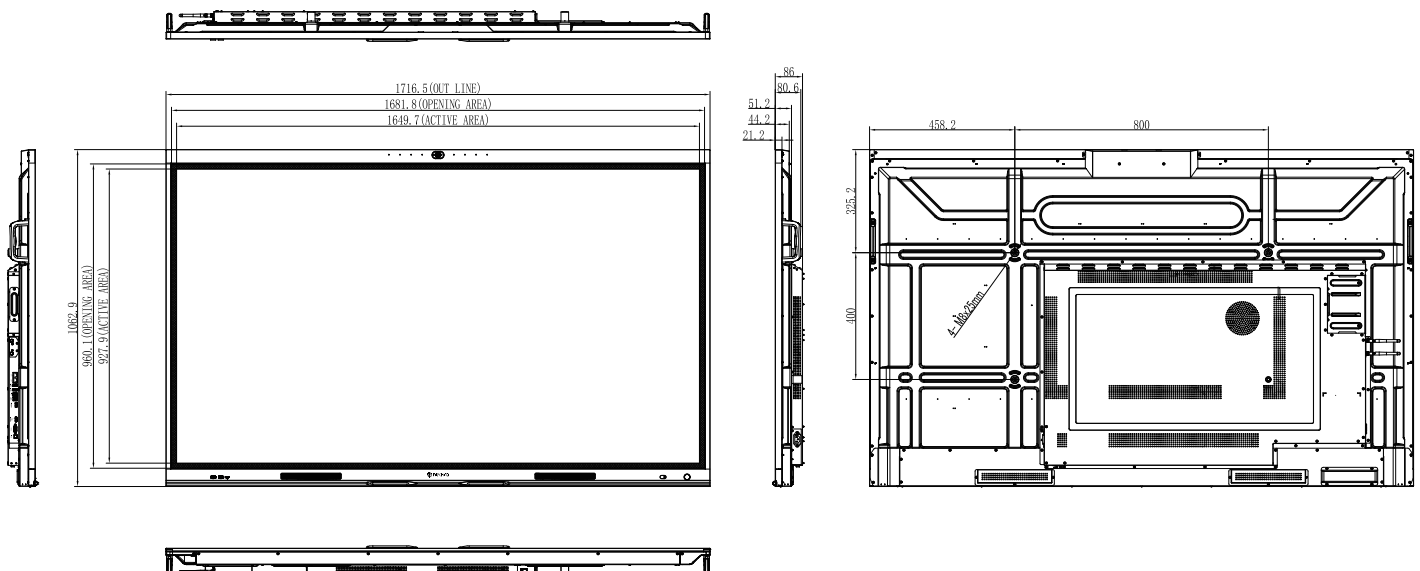

TECHNICAL DRAWING