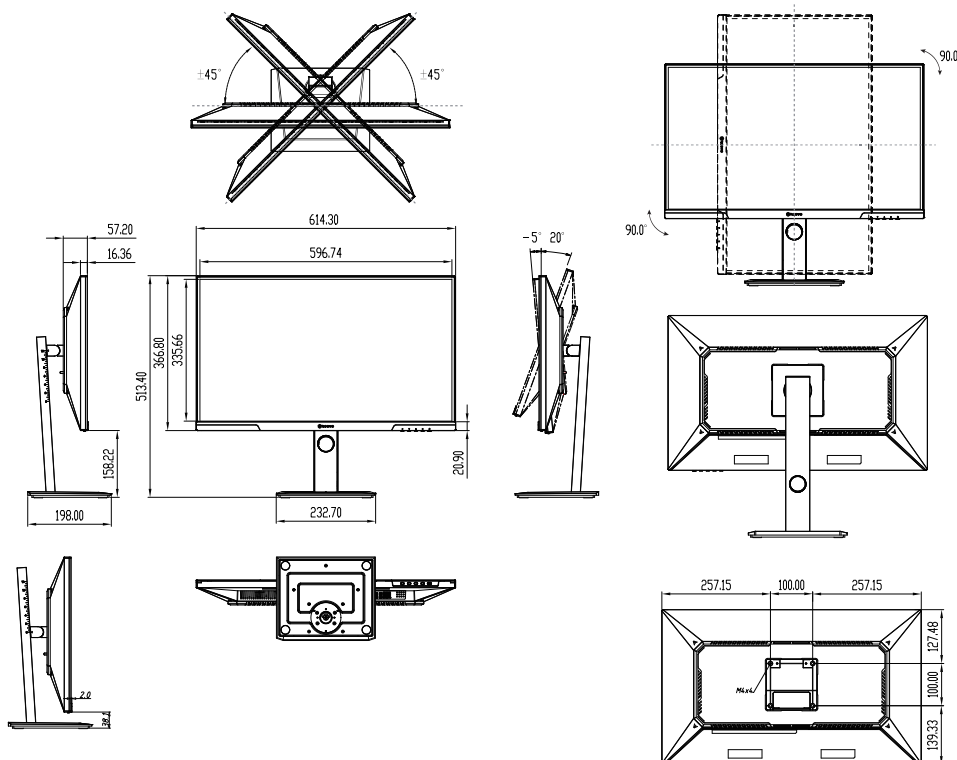

# DW2702 27-INCH 1440P USB-C DOCKING MONITOR WITH ERGONOMIC STAND

## SPECIFICATIONS

<b>Panel</b>	
Panel Type	LED-Backlit TFT LCD (IPS Technology)
Panel Size	27"
Max. Resolution	WQHD 2560 x 1440
Pixel Pitch	0.233 mm
Brightness	350 cd/m <sup>2</sup>
Contrast Ratio	1,000,000:1(DCR)
Viewing Angle (H/V)	178°/178°
Display Colour	16.7M
Response Time	5 ms
Surface Treatment	Anti-Glare Treatment (Haze 25%), 3H Hard Coating
<b>Frequency</b>	
Frequency (H)	31 KHz-146 kHz
Frequency (V)	48 Hz-100 Hz
<b>Signal Input</b>	
DisplayPort	1.4 x 1
HDMI	2.0 x 1
Type-C	3.1 x 1 (PD 65W )
<b>External Control</b>	
RJ45	x 1
<b>Other Connectivity</b>	
USB	Type-A 2.0 x 2
<b>Audio</b>	
Audio Out	Stereo Audio Jack (3.5 mm)
Internal Speakers	2W x 2
<b>Power</b>	
Power Supply	External
Power Requirements	DC 24V, 5A
On Mode	22W (On)
Standby Mode	< 0.5W
Off Mode	< 0.3W
<b>Operating Conditions</b>	
Temperature	0°C-40°C (32°F-104°F)
Humidity	10%-90% (non-condensing)
<b>Storage Conditions</b>	
Temperature	-20°C-60°C (-4°F-140°F)
Humidity	5%-95% (non-condensing)
<b>Mounting</b>	
VESA FPM/PMI	Yes (100 x 100 mm)
<b>Stand</b>	
Tilt	-5° to 20°
Pivot	0° to 90°
Swivel	± 45°
Height Adjustment	0-120 mm
<b>Dimensions</b>	
Product with Base (W x H x D)	614.3 x 513.4 x 198.0 mm (24.2" x 20.2" x 7.8")
Product w/o Base (W x H x D)	614.3 x 366.8 x 57.2 mm (24.2" x 14.4" x 2.3")
Packaging (W x H x D)	861.0 x 460.0 x 170.0 mm (33.9" x 18.1" x 6.7")
<b>Weight</b>	
Product with Base	5.7 kg (12.6 lb)
Product w/o Base	3.7 kg (8.2 lb)
Packaging	7.5 kg (16.5 lb)
<b>Regulation Approval</b>	
Certifications & Compliance	CE, LVD, RoHS, WEEE, REACH, UKCA, EAC
<b>Accessories</b>	
Supplied	Power Adaptor, Power Cord, HDMI Cable, Quick Start Guide, USB-C Cable
<b>Optional Accessories</b>	
Desk mount	DMC-01, ES-02
Wall Mount	PMK-01, WMA-01, WMK-01, WMK-03