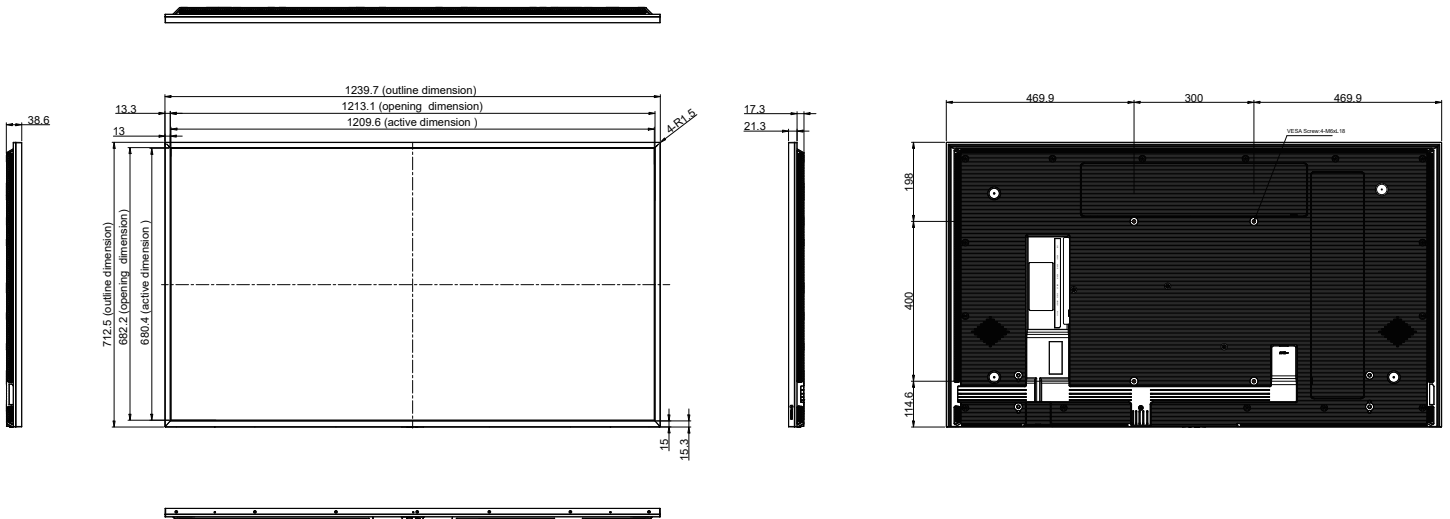

TECHNICAL DRAWING

SPECIFICATIONS

Panel	
Panel Type	VA
Panel Size	54.6"
Max. Resolution	UHD 3840 x 2160
Pixel Pitch	0.315 mm
Brightness	500 cd/m ²
Contrast Ratio	4000:1
Viewing Angle (H/V)	178°/178°
Display Colour	1.07G
Response Time	5 ms
Surface Treatment	Haze 25% · Hard Coating (3H)
Frequency	
Frequency (H)	18 kHz-135 kHz
Frequency (V)	24 Hz-60 Hz
Signal Input	
HDMI	2.0 x 3
External Control	
RS232 In	9-Pin D-Sub
LAN	RJ45 x 1
Embedded Player	
OS	Android 9.0
CPU	A35*4
Memory	2G
Storage	16G
Other Connectivity	
USB	2.0 x 2 (Service Port / Media Playback)
Audio	
Audio Out	Stereo Audio Jack (3.5 mm)
Internal Speakers	10W x 2
Power	
Power Supply	Internal
Power Requirements	AC 100-240V, 50/60 Hz
On Mode	89W (On)
Standby Mode	< 0.5W
Operating Conditions	
Temperature	0°C-40°C (32°F-104°F)
Humidity	20%-80% (non-condensing)
Storage Conditions	
Temperature	-20°C-60°C (-4°F-140°F)
Humidity	20%-80% (non-condensing)
Mounting	
VESA FPM/PMI	300 mm x 400 mm
Dimensions	
Product w/o Base (W x H x D)	1239.7 x 712.5 x 38.6 mm
Packaging (W x H x D)	1390.0 x 850.0 x 136.0 mm
Weight	
Product w/o Base	17.6 kg (38.8 lb)
Packaging	22.2 kg (48.9 lb)
Regulation Approval	
Certifications & Compliance	FCC, CE, LVD, ICES-003(Issue 7), WEEE, RoHS, REACH, BSMI
Accessories	
Supplied	Batteries, HDMI Cable, Power Cord, Quick Start Guide, Remote Control
Optional Accessories	
Ceiling Mount	CMP-01 + LMK-01
Video Wall Mount	VWM-01, VWM-02
Wall Mount	LMA-01, LMA-02, LMK-02
Ceiling Mount (Landscape only)	CMP-01 + LMK-01
Wall Mount (Landscape only)	LMK-01, LMK-03
Floor Mount (Landscape only)	FMC-06
Desk mount (Landscape only)	DTS-01