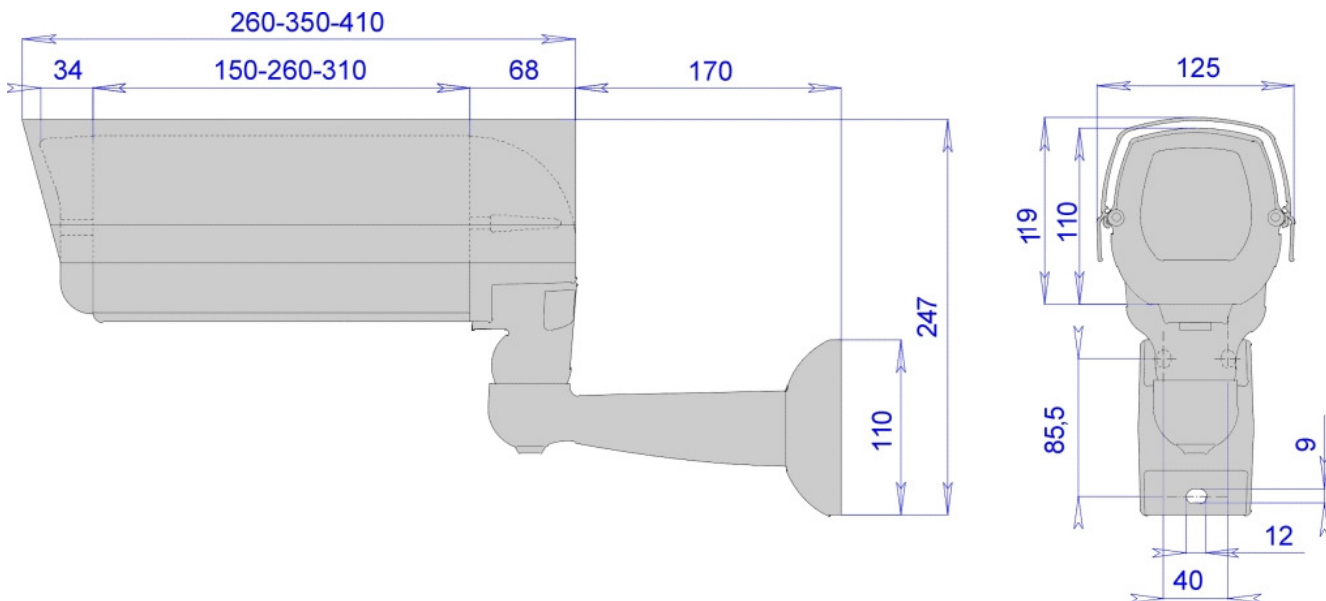

CPR700 housing cable managed

- ✓ Housing cable managed
- ✓ weatherproof rating IP66
- ✓ wall, ceiling, pole, corner mounting
- ✓ made entirely in aluminium
- ✓ easy fastening and positioning

CPR700

Cable managed housing

Suitable for most 1/2" 1/3" and 1/4" cameras with fixed focal lenses or compact zoom.

- DATA SHEET -

cable managed camera housing

the values are in millimeters

TECHNICAL DATA

GENERAL

- body and sunshield made in aluminium
- painted with polyester powder RAL 7035 (light grey)
- stainless steel bolts and screws
- with silica-gel (anticondensing salt) and allen keys for opening
- extractable slide-out unit with looking system
- heater
- wide range of accessories
- supplied with instruction manual
- according to RoHS compliance

MECHANICAL

- Usable internal space 80x72mm (WxH)
length 150-260-310mm.
- weatherproof rating IP66 (IP44 with VE700 external ventilation set)
- vandalproof protection IK10 (with VA700 antibreaking glass) EN 62262
- indoor/outdoor installations
- cable managed
- operating temperature from -20°C to +50°C
- weight 3 Kg. (on version 260mm KIT)