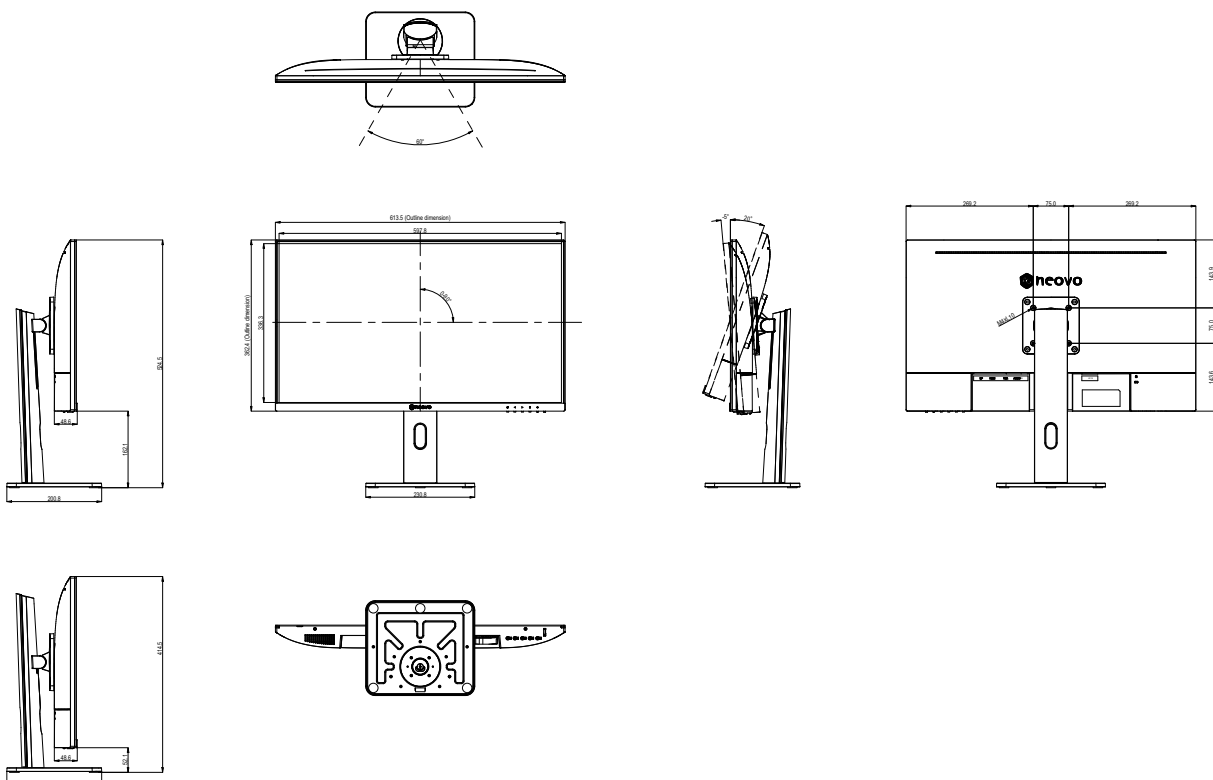

LH-2703 27-INCH 1080P ERGONOMIC LCD DESKTOP MONITOR

FEATURES

- LED-backlit technology with 1920x1080 resolution
- Full ergonomic stand: including tilt, swivel, pivot and height adjustment
- 3-sided bezel less design for seamless multi-display setups
- Wide Viewing Angle ensures the images being clear in every viewing angle
- Flicker-free backlight and blue light reducer for eye comfort
- Versatile connectivity: DisplayPort, HDMI, VGA
- Built-in 1W speakers
- VESA mounting for flexible installation

The LH-2703 is a 27" Full HD ergonomic monitor with eye care features for desktop daily use at the office and home. It supports tilting the screen from -5 to 20 degrees, or ± 30 degrees swivel the monitor; adjusting the height up to 110mm to reach the eye level or shifting to either portrait or landscape mode. In addition, its flicker-free technology and a blue light filter can ensure a comfortable viewing experience by reducing eyestrain after long periods of use.

TECHNICAL DRAWING

SPECIFICATIONS

Panel

Panel Type	LED-Backlit TFT LCD (IPS Technology)
Panel Size	27.0"
Max. Resolution	FHD 1920 x 1080
Pixel Pitch	0.311 mm
Brightness	250 cd/m ²
Contrast Ratio	20,000,000 :1 (DCR)
Viewing Angle (H/V)	178°/178°
Display Colour	16.7M
Response Time	5 ms

Stand

Tilt	-5° to 20°
Pivot	0° to 90°
Swivel	± 30°
Height Adjustment	0-110 mm

Security

Kensington Security Slot	Yes
--------------------------	-----

Dimensions

Product with Base (W x H x D)	613.5 x 524.5 x 200.8 mm (24.2" x 20.7" x 7.9")
Product w/o Base (W x H x D)	613.5 x 362.5 x 48.6 mm (24.2" x 14.3" x 1.9")
Packaging (W x H x D)	718.0 x 470.0 x 168.0 mm (28.3" x 18.5" x 6.6")