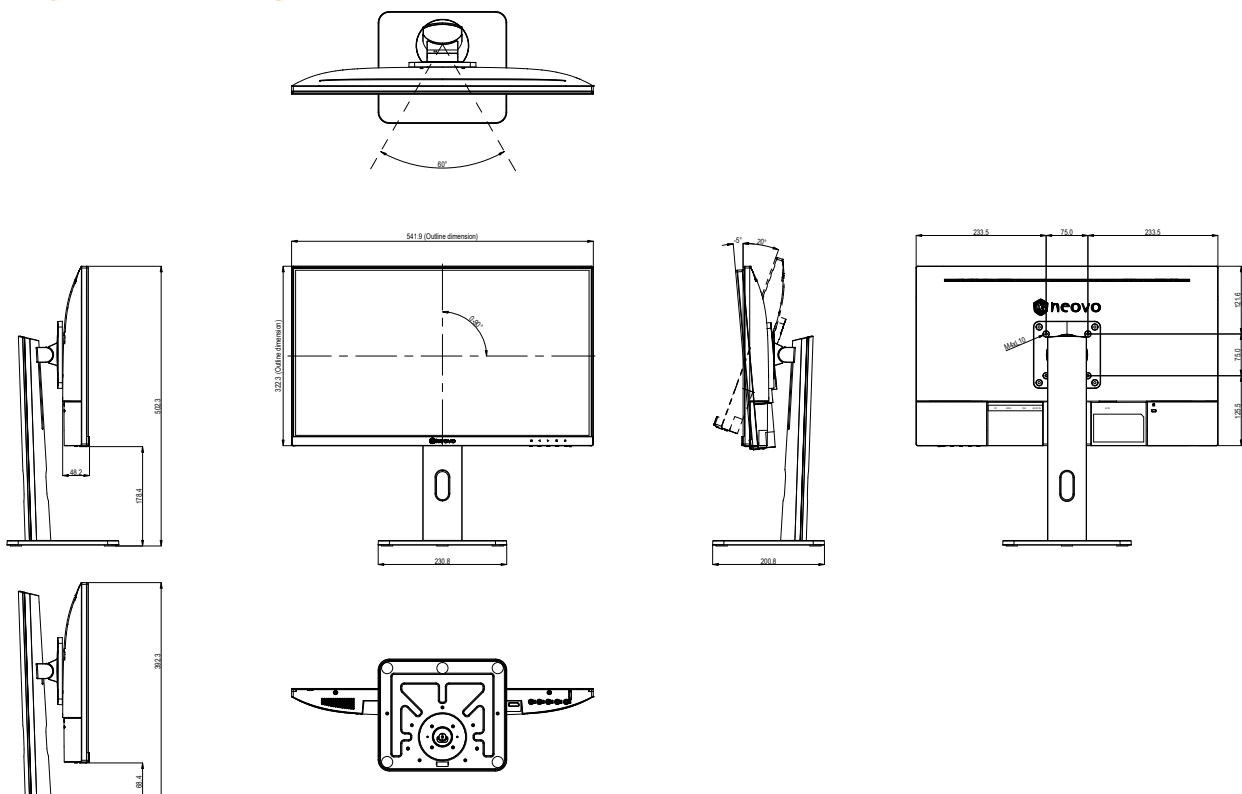

TECHNICAL DRAWING