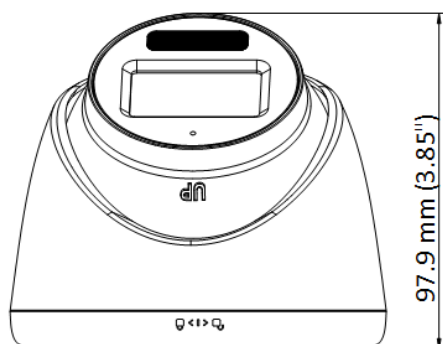

▪ Specification

Camera	
Image Sensor	2 MP CMOS
Max. Resolution	1920 (H) × 1080 (V)
Min. Illumination	0.01 Lux @ (F1.6, AGC ON), 0 Lux with IR
Shutter Time	PAL: 1/25 s to 1/50,000 s; NTSC: 1/30 s to 1/50,000 s
Day & Night	ICR
Angle Adjustment	Pan: 0 to 360°, Tilt: 0 to 75°, Rotation: 0 to 360°
Signal System	PAL/NTSC
Lens	
Lens Type	Fixed focal lens, 2.8 mm and 3.6 mm optional
Focal Length & FOV	2.8 mm, horizontal FOV: 100°, vertical FOV: 55°, diagonal FOV: 116° 3.6 mm, horizontal FOV: 80°, vertical FOV: 43°, diagonal FOV: 95°
Lens Mount	M12
Illuminator	
Supplement Light Type	White Light, IR
Supplement Light Range	IR : Up to 40 m White Light : Up to 20 m
Image	
Image Settings	Brightness, Sharpness, Smart IR
Frame Rate	TVI: 1080P@30fps, 1080P@25fps AHD: 1080P@30fps, 1080P@25fps CVI: 1080P@30fps, 1080P@25fps CVBS: PAL/NTSC
Day/Night Mode	Auto/Color/BW (Black and White)
Wide Dynamic Range (WDR)	Digital WDR
Image Enhancement	DWDR/BLC/HLC/Global
White Balance	Auto/Manual
AGC	Yes
Interface	
Video Output	Switchable TVI/AHD/CVI/CVBS
General	
Material	Body: Metal Enclosure: Metal
Dimension	97.9 mm × Ø110 mm (3.85" × Ø4.33")
Weight	Approx. 340 g (0.75 lb.)
Operating Condition	-40 °C to 60 °C (-40 °F to 140 °F). Humidity: 90% or less (non-condensation)
Communication	HIKVISION-C
Language	English
Power Supply	12 VDC ± 25% *You are recommended to use one power adapter to supply the power for one camera.
Consumption	Max. 3.5 W
Approval	
Protection	IP67

▪ **Available Model**

DS-2CE78D0T-LFS(2.8mm)

DS-2CE78D0T-LFS(3.6mm)

▪ **Dimension**

▪ **Accessory**

▪ **Optional**

DS-1281ZJ-S Inclined Ceiling Mount	DS-1280ZJ-S Junction Box	DS-1276ZJ-SUS Corner Mount	DS-1275ZJ-SUS Vertical Pole Mount	DS-1272ZJ-110-TRS Wall Mount
				
				