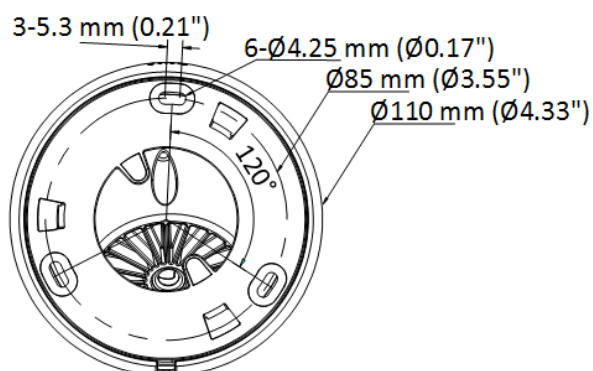

▪ Specification

Camera	
Image Sensor	2 MP CMOS
Max. Resolution	1920 (H) × 1080 (V)
Min. Illumination	0.01 Lux @ (F1.6, AGC ON), 0 Lux with IR
Shutter Time	PAL: 1/25 s to 1/50,000 s; NTSC: 1/30 s to 1/50,000 s
Day & Night	ICR
Angle Adjustment	Pan: 0 to 360°, Tilt: 0 to 75°, Rotation: 0 to 360°
Signal System	PAL/NTSC
Lens	
Lens Type	Fixed focal lens, 2.8 mm and 3.6 mm optional
Focal Length & FOV	2.8 mm, horizontal FOV: 100°, vertical FOV: 55°, diagonal FOV: 116° 3.6 mm, horizontal FOV: 80°, vertical FOV: 43°, diagonal FOV: 95°
Lens Mount	M12
Illuminator	
Supplement Light Type	White Light, IR
Supplement Light Range	IR : Up to 40 m White Light : Up to 20 m
Image	
Image Settings	Brightness, Sharpness, Smart IR
Frame Rate	TVI: 1080P@30fps, 1080P@25fps AHD: 1080P@30fps, 1080P@25fps CVI: 1080P@30fps, 1080P@25fps CVBS: PAL/NTSC
Day/Night Mode	Auto/Color/BW (Black and White)
Wide Dynamic Range (WDR)	Digital WDR
Image Enhancement	DWDR/BLC/HLC/Global
White Balance	Auto/Manual
AGC	Yes
Interface	
Video Output	Switchable TVI/AHD/CVI/CVBS
General	
Material	Body: Metal Enclosure: Metal
Dimension	97.9 mm × Ø110 mm (3.85" × Ø4.33")
Weight	Approx. 340 g (0.75 lb.)
Operating Condition	-40 °C to 60 °C (-40 °F to 140 °F). Humidity: 90% or less (non-condensation)
Communication	HIKVISION-C
Language	English
Power Supply	12 VDC ± 25% *You are recommended to use one power adapter to supply the power for one camera.
Consumption	Max. 3.5 W
Approval	
Protection	IP67

▪ **Available Model**

DS-2CE78D0T-LFS(2.8mm)

DS-2CE78D0T-LFS(3.6mm)

▪ **Dimension**

▪ **Accessory**

▪ **Optional**

DS-1281ZJ-S Inclined Ceiling Mount	DS-1280ZJ-S Junction Box	DS-1276ZJ-SUS Corner Mount	DS-1275ZJ-SUS Vertical Pole Mount	DS-1272ZJ-110-TRS Wall Mount
				
				