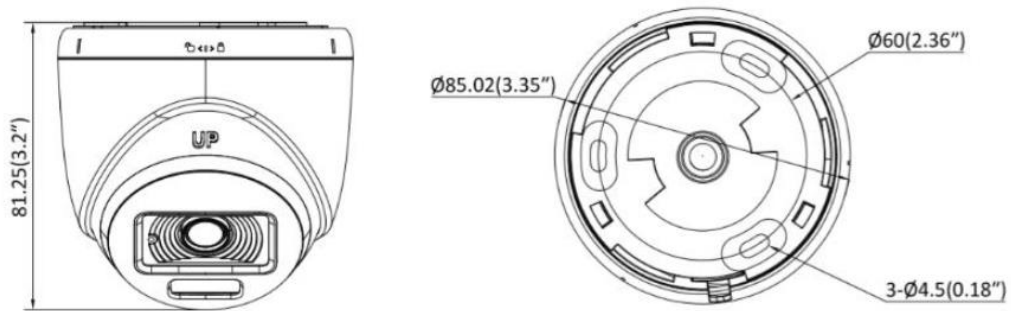

▪ **Available Model**

DS-2CE70DF0T-LPFS

▪ **Dimension**

Unit: mm (inch)

▪ **Accessory**

▪ **Optional**

DS-1272ZJ-110-TRS Wall mount	DS-1275ZJ-SUS Vertical pole mount	DS-1276ZJ-SUS Corner mount	DS-1280ZJ-XS Junction box	DS-2280ZJ Wall mount