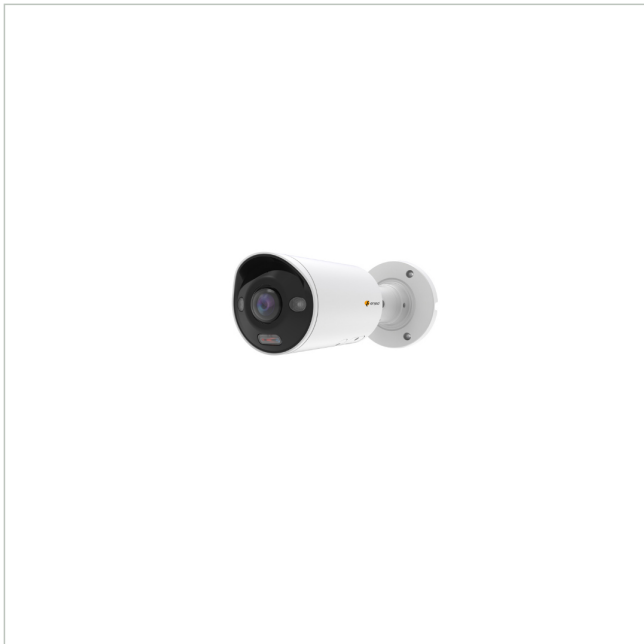

# INB-58F0002M0PA

SKU: 238642

Network Bullet Camera, 180° Panorama, 3840x2160, 2.0mm AI, WDR, PoE, 12V, IP67

## Main Features

1/2.8" Sony STARVIS CMOS sensor,

Maximum resolution 3840x2160 pixels, 20fps

Panorama ultra wide-angle camera 180° HFoV

AI analysis functions including object classification

WDR and 3D-DNR noise reduction

Integrated IR and white light LED illumination, IP67

## Specifications

General:	
Dimensions (HxWxD)	95x241,3mm
Illumination	2x High Power LEDs 850nm,2x Whitelight LED,Infrared,White light
Integrated wall mount	yes
SDK	upon request
Sunshield	yes
Supply voltage	12VDC, 12VDC
Text display	ON/OFF switchable
Series	eneo IN-Series
Camera Type	Multidirektional Kamera, People Count, Retail Intelligence