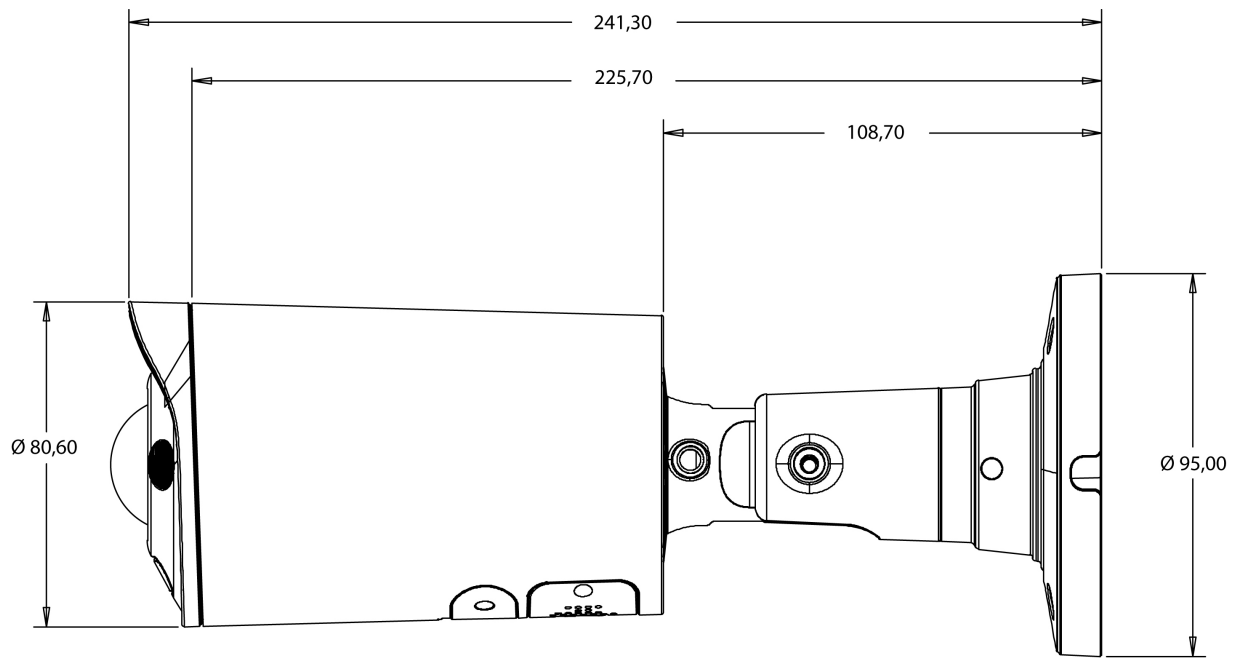

INB-58F0002M0PA

Technical Drawing

Maße / Dimensions: mm

eneo is a registered trademark of
VIDEOR E. Hartig GmbH
Carl-Zeiss-Straße 8

63322 Rödermark, Deutschland

Phone: +49 6074 - 888 - 300
Fax: +49 6074 - 888 - 100
E-Mail: info@eneo-security.com
Web: www.eneo-security.com

Stay informed and subscribe
to the eneo newsletter