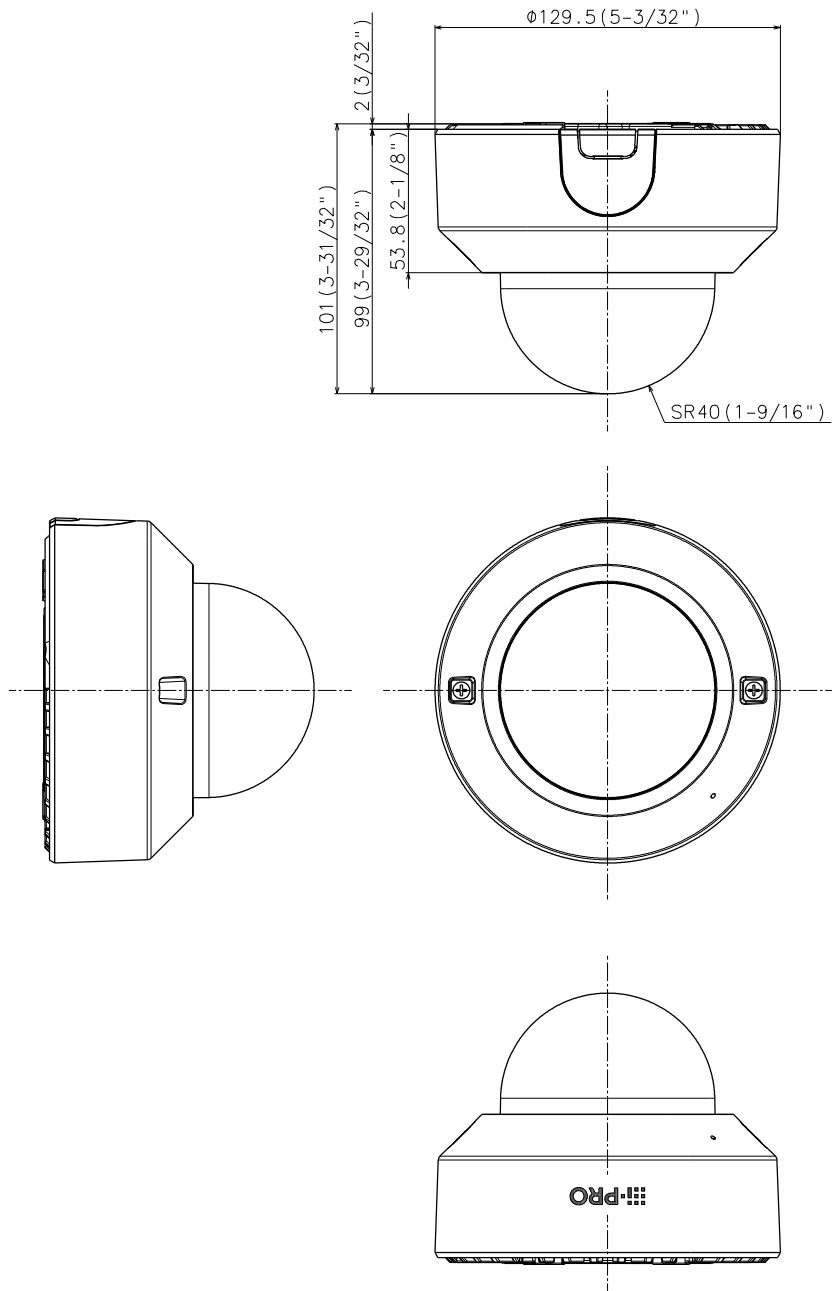

Mass : Approx. 470 g {1.04 lbs}