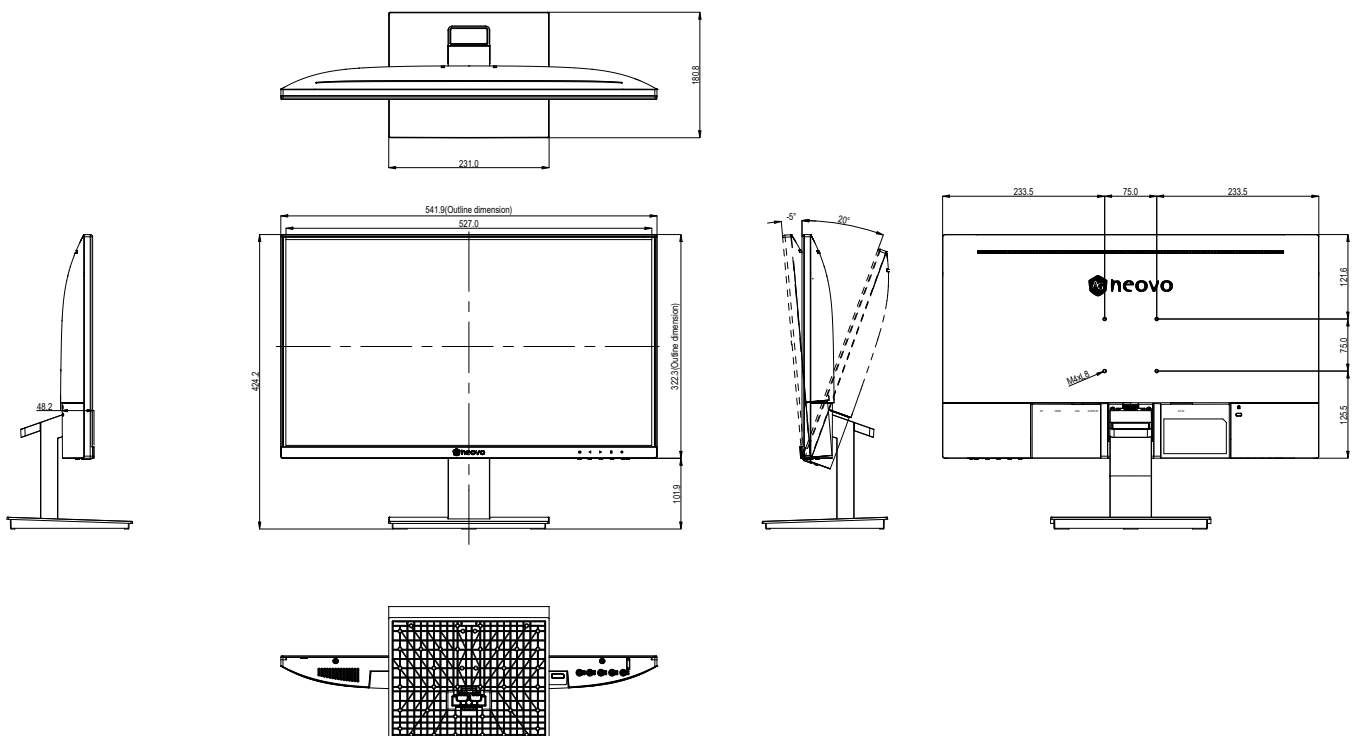

LA-2402 FULL HD DESKTOP MONITOR

FEATURES

- LED-backlit technology with 1920x1080 resolution
- Excellent clarity with the 10,000:1 dynamic contrast ratio and well colour performance
- 3-sided bezel less design for seamless multi-display setups
- Wide Viewing Angle ensures the images being clear in every viewing angle
- Flicker-free backlight and blue light reducer for eye comfort
- Versatile connectivity: DisplayPort, HDMI, VGA
- Built-in 1W speakers
- VESA mounting for flexible installation

The LA-2402 is a 24-inch monitor featuring Full HD 1080p resolution, flicker-free technology and a blue-light filter that can meet eye comfort and daily use requirements. Featuring a 178/178 degrees wide viewing angle, a 10,000:1 dynamic contrast ratio and multiple connectivity options —DisplayPort, HDMI, and VGA — this desktop monitor with frameless design brings users visual enjoyment both at the workplace and in the home.

TECHNICAL DRAWING

SPECIFICATIONS

Panel

Panel Type	LED-Backlit TFT LCD (VA Technology)
Panel Size	23.8"
Max. Resolution	FHD 1920 x 1080
Pixel Pitch	0.275 mm
Brightness	250 cd/m ²
Contrast Ratio	10,000 (DCR)
Viewing Angle (H/V)	178°/178°
Display Colour	16.7M
Response Time	5 ms

Stand

Tilt	-5° to 20°
------	------------

Security

Kensington Security Slot	Yes
--------------------------	-----

Dimensions

Product with Base (W x H x D)	541.9 x 424.2 x 180.8 mm (21.3" x 16.7" x 7.1")
Product w/o Base (W x H x D)	541.9 x 322.3 x 48.2 mm (21.3" x 12.7" x 1.9")
Packaging (W x H x D)	602.0 x 407.0 x 122.0 mm (23.7" x 16.0" x 4.8")