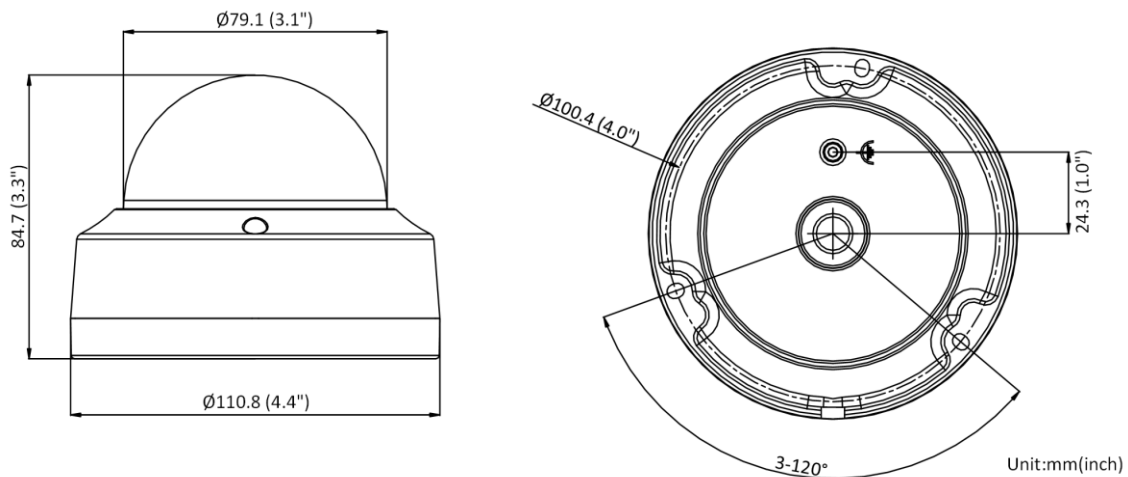

▪ Typical Application

Hikvision products are classified into three levels according to their anti-corrosion performance. Refer to the following description to choose for your using environment.

This model has NO SPECIFIC PROTECTION.

Level	Description
Top-level protection	Hikvision products at this level are equipped for use in areas where professional anti-corrosion protection is a must. Typical application scenarios include coastlines, docks, chemical plants, and more.
Moderate protection	Hikvision products at this level are equipped for use in areas with moderate anti-corrosion demands. Typical application scenarios include coastal areas about 2 kilometers (1.24 miles) away from coastlines, as well as areas affected by acid rain.
No specific protection	Hikvision products at this level are equipped for use in areas where no specific anti-corrosion protection is needed.

▪ Dimension

▪ Accessory

▪ Optional

DS-1272ZJ-110B Wall Mount	DS-1280ZJ-DM18 Junction Box	DS-1276ZJ-SUS(Black) Corner Mount	DS-1275ZJ-SUS Vertical Pole Mount	DS-1272ZJ-110B(Black)
DS-1250ZJ Rain Shade	DS-1250ZJ(Black) Rain Shade	DS-1276ZJ-SUS Corner Mount	DS-1275ZJ-SUS(Black) Vertical Pole Mount	DS-1272ZJ-110 Wall Mount