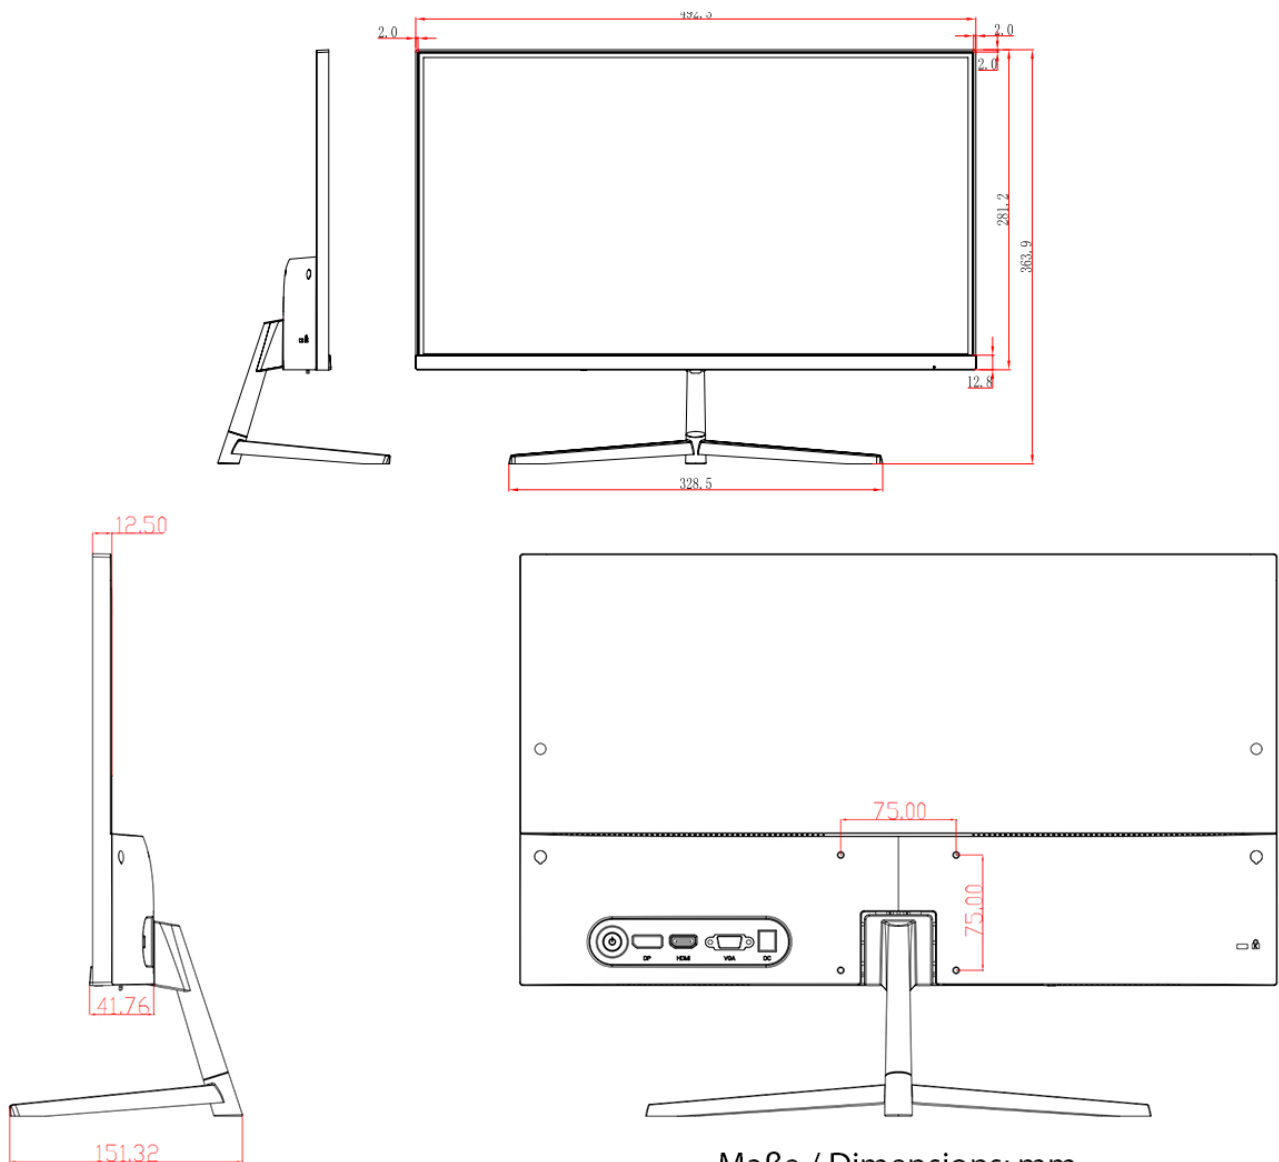

## Specifications

Series	eneo Monitor
Video:	
Resolution	1920x1080, 1280x1024, 1024x768, 800x600, 720x400, 640x480
Display:	
Display element	Colour TFT/LCD, Anti-Glare-Display, Hard coating (3H), Haze :25%
Screen size (inch)	21.45
Screen size (cm)	54.48 cm
Aspect ratio	16:9
Backlighting	LED
Resolution Pixels	1920x1080
Contrast ratio typical	3000:1

## Continuation of the specifications

Reponse time typical	6.5 ms
Refreh rate	60 Hz,70 Hz,75 Hz
Brightness typical	200 cd/m <sup>2</sup>
Viewing angle vertical	178°
Viewing angle horizontal	178°
Pixel format	0.0831mm x 0.241mm
Pixel fault class	ISO 13406-2, Class II
Video standard	PAL
Functions:	
Comb filter	3D comb filter with de-interlace
Menu languages	English,German,Italian,Spanish,French,Chinese
Interfaces / Inputs/ Outputs:	
Video inputs (type)	DisplayPort,HDMI,1x VGA
Video outputs	no
Audio inputs	no
Serial interfaces	no
General:	
Dimensions (HxWxD)	492,3x281,2x41,9mm
Weight	3 kg
Mount	VESA standard 75x75mm
Hosuing material	Plastic
Housing color	black
Power consumption	25W
Supply voltage	12VDC (+/-10%)
Operating temperature	0°C ~ +40°C
Parts supplied:	
Parts supplied	manual,Power supply unit 100 ~ 240VAC / 12VDC, 50/60Hz,power cord,feet,HDMI cable

## Optional Accessory

SKU	Name	Description
224229	VM-LCDWMB2	Wall bracket for LCD monitors horizontal adjustable, support up to max. 8 kg
228560	VM-TSHA	Monitor stand high adjustable up to 130mm, for LCD-Monitors, 15-27 Inch, maximum 10Kg

## Technical Drawing

Maße / Dimensions: mm