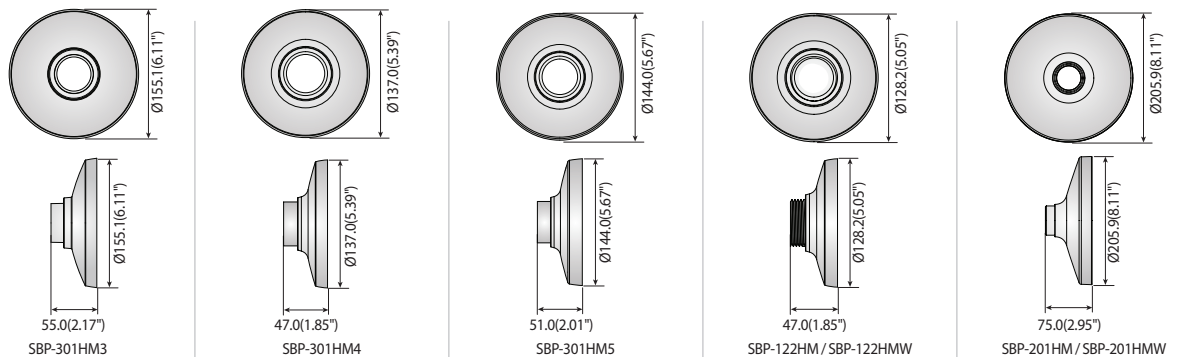

Hanging Mounts

| | | | | | | |
|-------------|---|---|---|--|---|---|
| |  |  |  |  |  |  |
| | SBP-300HM1 | SBP-300HM5 SBP-300HMW5 | SBP-300HM6 | SBP-300HM7 SBP-300HMW7 | SBP-300HM8 | SBP-301HMW2 |
| Color | Ivory | Ivory / White | Ivory | Ivory / White | Ivory | Ivory / White |
| Material | Aluminum | Aluminum | Aluminum | Aluminum | Aluminum | Aluminum |
| Dimensions | Ø179.0 x 55.0mm (Ø7.05" x 2.17") | Ø154.8 x 47.0mm (Ø6.09" x 1.85") | Ø168.0 x 63.0mm (Ø6.61" x 2.48") | Ø120.0 x 51.5mm (Ø4.72" x 2.03") | Ø138.9 x 50.0 (Ø5.47" x 1.97") | Ø144.0 x 51.0mm (Ø5.67" x 2.01") |
| Pipe Thread | 1-1/2" PF | 1-1/2" PF | 1-1/2" PF | 1-1/2" PF | 1-1/2" PF | 1.5" NPT |
| Weight | 470g(1.04lb) | 200g(0.44 lb) | 307g(0.68 lb) | 145g(0.32 lb) | 178g(0.39 lb) | 197g(0.43 lb) |

Dimensions

Unit : mm (inch)

| | | | | | |
|-------------|---|---|--|---|---|
| |  |  |  |  |  |
| | SBP-301HM3 SBP-301HMW3 | SBP-301HM4 | SBP-301HM5 | SBP-122HM SBP-122HMW | SBP-201HM SBP-201HMW |
| Color | Ivory / White | Ivory | Ivory | Ivory / White | Ivory / White |
| Material | Aluminum | Aluminum | Aluminum | Aluminum | Aluminum |
| Dimensions | Ø155.1 x 55.0mm (Ø6.11" x 2.17") | Ø137.0 x 47.0mm (Ø5.39" x 1.85") | Ø144.0 x 51.0mm (Ø5.67" x 2.01") | Ø128.2 x 47.0mm (Ø5.05" x 1.85") | Ø205.9 x 75.0mm (Ø8.11" x 2.95") |
| Pipe Thread | 1.5" NPT | 1-1/2" PF | 1.5" NPT | 1-1/2" PF | 1-1/2" PF |
| Weight | 270g(0.60 lb) | 165g(0.36 lb) | 197g(0.43 lb) | 159g(0.35 lb) | 496g(1.09 lb) |

Dimensions

Unit : mm (inch)

* You can find applicable models with accessory selector www.hanwha-security.com/en/products/accessory-selector/

* The latest product information / specification can be found at hanwha-security.com