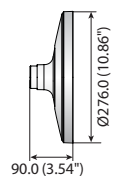

Dimensions

Unit : mm (inch)

| | | | | | |
|-------------|---|---|--|---|---|
| |  |  |  |  |  |
| | SBP-301HM3 SBP-301HMW3 | SBP-301HM4 | SBP-301HM5 | SBP-122HM SBP-122HMW | SBP-201HM SBP-201HMW |
| Color | Ivory / White | Ivory | Ivory | Ivory / White | Ivory / White |
| Material | Aluminum | Aluminum | Aluminum | Aluminum | Aluminum |
| Dimensions | Ø155.1 x 55.0mm (Ø6.11" x 2.17") | Ø137.0 x 47.0mm (Ø5.39" x 1.85") | Ø144.0 x 51.0mm (Ø5.67" x 2.01") | Ø128.2 x 47.0mm (Ø5.05" x 1.85") | Ø205.9 x 75.0mm (Ø8.11" x 2.95") |
| Pipe Thread | 1.5" NPT | 1-1/2" PF | 1.5" NPT | 1-1/2" PF | 1-1/2" PF |
| Weight | 270g(0.60 lb) | 165g(0.36 lb) | 197g(0.43 lb) | 159g(0.35 lb) | 496g(1.09 lb) |

Dimensions

Unit : mm (inch)

* You can find applicable models with accessory selector www.hanwha-security.com/en/products/accessory-selector/

* The latest product information / specification can be found at hanwha-security.com

* Design and specifications are subject to change without notice.

* Wisenet is the proprietary brand of Hanwha Techwin formerly known as Samsung Techwin.

Hanging Mounts

| |  |  |  |  |
|--------------------|---|---|--|---|
| | SBP-317HM | SBP-329HM | SBP-168HM | SBP-276HM |
| Color | Ivory | Ivory | Ivory | Ivory |
| Material | Aluminum | Aluminum | Aluminum | Aluminum |
| Dimensions (WxHxD) | Ø322 x 90mm (Ø12.68" x 3.54") | Ø336 x 101.5mm (Ø13.23" x 3.99") | Ø191.3 x 124.1mm (Ø7.53" x 4.89") | Ø276.0 x 90.0mm (Ø10.86" x 3.54") |
| Pipe Thread | 1-1/2" PF | 1-1/2" PF | 1-1/2" PF | 1-1/2" PF |
| Weight | 980g (2.15 lb) | 1,182g (2.60 lb) | 770g (1.69 lb) | 830g (1.83 lb) |

Dimensions

Unit : mm (inch)

SBP-317HM

SBP-329HM

SBP-168HM

SBP-276HM