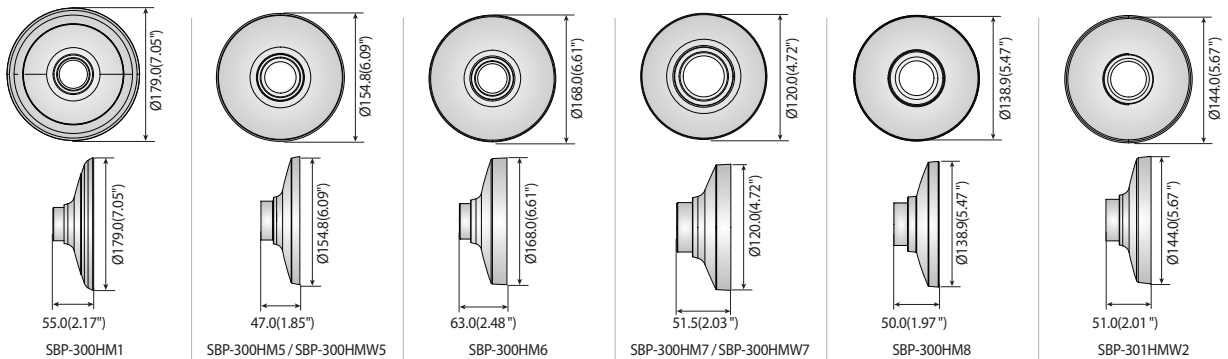

Hanging Mounts

| | | | | | | |
|-------------|---|---|---|--|---|---|
| |  |  |  |  |  |  |
| | SBP-300HM1 | SBP-300HM5 SBP-300HMW5 | SBP-300HM6 | SBP-300HM7 SBP-300HMW7 | SBP-300HM8 | SBP-301HMW2 |
| Color | Ivory | Ivory / White | Ivory | Ivory / White | Ivory | Ivory / White |
| Material | Aluminum | Aluminum | Aluminum | Aluminum | Aluminum | Aluminum |
| Dimensions | Ø179.0 x 55.0mm (Ø7.05" x 2.17") | Ø154.8 x 47.0mm (Ø6.09" x 1.85") | Ø168.0 x 63.0mm (Ø6.61" x 2.48") | Ø120.0 x 51.5mm (Ø4.72" x 2.03") | Ø138.9 x 50.0 (Ø5.47" x 1.97") | Ø144.0 x 51.0mm (Ø5.67" x 2.01") |
| Pipe Thread | 1-1/2" PF | 1-1/2" PF | 1-1/2" PF | 1-1/2" PF | 1-1/2" PF | 1.5" NPT |
| Weight | 470g(1.04lb) | 200g(0.44 lb) | 307g(0.68 lb) | 145g(0.32 lb) | 178g(0.39 lb) | 197g(0.43 lb) |

Dimensions

Unit : mm (inch)

| | | | | | |
|-------------|---|---|--|---|---|
| |  |  |  |  |  |
| | SBP-301HM3 SBP-301HMW3 | SBP-301HM4 | SBP-301HM5 | SBP-122HM SBP-122HMW | SBP-201HM SBP-201HMW |
| Color | Ivory / White | Ivory | Ivory | Ivory / White | Ivory / White |
| Material | Aluminum | Aluminum | Aluminum | Aluminum | Aluminum |
| Dimensions | Ø155.1 x 55.0mm (Ø6.11" x 2.17") | Ø137.0 x 47.0mm (Ø5.39" x 1.85") | Ø144.0 x 51.0mm (Ø5.67" x 2.01") | Ø128.2 x 47.0mm (Ø5.05" x 1.85") | Ø205.9 x 75.0mm (Ø8.11" x 2.95") |
| Pipe Thread | 1.5" NPT | 1-1/2" PF | 1.5" NPT | 1-1/2" PF | 1-1/2" PF |
| Weight | 270g(0.60 lb) | 165g(0.36 lb) | 197g(0.43 lb) | 159g(0.35 lb) | 496g(1.09 lb) |