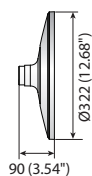

Dimensions

Unit : mm (inch)

| | | | | | |
|-------------|---|---|--|---|---|
| |  |  |  |  |  |
| | SBP-301HM3 SBP-301HMW3 | SBP-301HM4 | SBP-301HM5 | SBP-122HM SBP-122HMW | SBP-201HM SBP-201HMW |
| Color | Ivory / White | Ivory | Ivory | Ivory / White | Ivory / White |
| Material | Aluminum | Aluminum | Aluminum | Aluminum | Aluminum |
| Dimensions | Ø155.1 x 55.0mm (Ø6.11" x 2.17") | Ø137.0 x 47.0mm (Ø5.39" x 1.85") | Ø144.0 x 51.0mm (Ø5.67" x 2.01") | Ø128.2 x 47.0mm (Ø5.05" x 1.85") | Ø205.9 x 75.0mm (Ø8.11" x 2.95") |
| Pipe Thread | 1.5" NPT | 1-1/2" PF | 1.5" NPT | 1-1/2" PF | 1-1/2" PF |
| Weight | 270g(0.60 lb) | 165g(0.36 lb) | 197g(0.43 lb) | 159g(0.35 lb) | 496g(1.09 lb) |

Dimensions

Unit : mm (inch)

* You can find applicable models with accessory selector www.hanwha-security.com/en/products/accessory-selector/

* The latest product information / specification can be found at hanwha-security.com

* Design and specifications are subject to change without notice.

* Wisenet is the proprietary brand of Hanwha Techwin formerly known as Samsung Techwin.

Hanging Mounts

| |  |  |  |  |
|--------------------|---|---|--|---|
| | SBP-317HM | SBP-329HM | SBP-168HM | SBP-276HM |
| Color | Ivory | Ivory | Ivory | Ivory |
| Material | Aluminum | Aluminum | Aluminum | Aluminum |
| Dimensions (WxHxD) | Ø322 x 90mm (Ø12.68" x 3.54") | Ø336 x 101.5mm (Ø13.23" x 3.99") | Ø191.3 x 124.1mm (Ø7.53" x 4.89") | Ø276.0 x 90.0mm (Ø10.86" x 3.54") |
| Pipe Thread | 1-1/2" PF | 1-1/2" PF | 1-1/2" PF | 1-1/2" PF |
| Weight | 980g (2.15 lb) | 1,182g (2.60 lb) | 770g (1.69 lb) | 830g (1.83 lb) |

Dimensions

Unit : mm (inch)

SBP-317HM

SBP-329HM

SBP-168HM

SBP-276HM