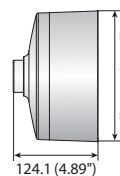

Dimensions

Unit : mm (inch)

| | | | | | |
|-------------|---|---|--|---|---|
| |  |  |  |  |  |
| | SBP-301HM3 SBP-301HMW3 | SBP-301HM4 | SBP-301HM5 | SBP-122HM SBP-122HMW | SBP-201HM SBP-201HMW |
| Color | Ivory / White | Ivory | Ivory | Ivory / White | Ivory / White |
| Material | Aluminum | Aluminum | Aluminum | Aluminum | Aluminum |
| Dimensions | Ø155.1 x 55.0mm (Ø6.11" x 2.17") | Ø137.0 x 47.0mm (Ø5.39" x 1.85") | Ø144.0 x 51.0mm (Ø5.67" x 2.01") | Ø128.2 x 47.0mm (Ø5.05" x 1.85") | Ø205.9 x 75.0mm (Ø8.11" x 2.95") |
| Pipe Thread | 1.5" NPT | 1-1/2" PF | 1.5" NPT | 1-1/2" PF | 1-1/2" PF |
| Weight | 270g(0.60 lb) | 165g(0.36 lb) | 197g(0.43 lb) | 159g(0.35 lb) | 496g(1.09 lb) |

* Design and specifications are subject to change without notice.

* Wisenet is the proprietary brand of Hanwha Techwin formerly known as Samsung Techwin.

Hanging Mounts

| |  |  |  |  |
|--------------------|---|---|--|---|
| | SBP-317HM | SBP-329HM | SBP-168HM | SBP-276HM |
| Color | Ivory | Ivory | Ivory | Ivory |
| Material | Aluminum | Aluminum | Aluminum | Aluminum |
| Dimensions (WxHxD) | Ø322 x 90mm (Ø12.68" x 3.54") | Ø336 x 101.5mm (Ø13.23" x 3.99") | Ø191.3 x 124.1mm (Ø7.53" x 4.89") | Ø276.0 x 90.0mm (Ø10.86" x 3.54") |
| Pipe Thread | 1-1/2" PF | 1-1/2" PF | 1-1/2" PF | 1-1/2" PF |
| Weight | 980g (2.15 lb) | 1,182g (2.60 lb) | 770g (1.69 lb) | 830g (1.83 lb) |

Dimensions

Unit : mm (inch)

SBP-317HM

SBP-329HM

SBP-168HM

SBP-276HM