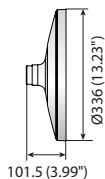

Dimensions

Unit : mm (inch)

| | | | | | |
|-------------|---|---|--|---|---|
| |  |  |  |  |  |
| | SBP-301HM3 SBP-301HMW3 | SBP-301HM4 | SBP-301HM5 | SBP-122HM SBP-122HMW | SBP-201HM SBP-201HMW |
| Color | Ivory / White | Ivory | Ivory | Ivory / White | Ivory / White |
| Material | Aluminum | Aluminum | Aluminum | Aluminum | Aluminum |
| Dimensions | Ø155.1 x 55.0mm (Ø6.11" x 2.17") | Ø137.0 x 47.0mm (Ø5.39" x 1.85") | Ø144.0 x 51.0mm (Ø5.67" x 2.01") | Ø128.2 x 47.0mm (Ø5.05" x 1.85") | Ø205.9 x 75.0mm (Ø8.11" x 2.95") |
| Pipe Thread | 1.5" NPT | 1-1/2" PF | 1.5" NPT | 1-1/2" PF | 1-1/2" PF |
| Weight | 270g(0.60 lb) | 165g(0.36 lb) | 197g(0.43 lb) | 159g(0.35 lb) | 496g(1.09 lb) |

Dimensions

Unit : mm (inch)

* You can find applicable models with accessory selector www.hanwha-security.com/en/products/accessory-selector/

* The latest product information / specification can be found at hanwha-security.com

* Design and specifications are subject to change without notice.

* Wisenet is the proprietary brand of Hanwha Techwin formerly known as Samsung Techwin.

Hanging Mounts

| |  |  |  |  |
|--------------------|---|---|--|---|
| | SBP-317HM | SBP-329HM | SBP-168HM | SBP-276HM |
| Color | Ivory | Ivory | Ivory | Ivory |
| Material | Aluminum | Aluminum | Aluminum | Aluminum |
| Dimensions (WxHxD) | Ø322 x 90mm (Ø12.68" x 3.54") | Ø336 x 101.5mm (Ø13.23" x 3.99") | Ø191.3 x 124.1mm (Ø7.53" x 4.89") | Ø276.0 x 90.0mm (Ø10.86" x 3.54") |
| Pipe Thread | 1-1/2" PF | 1-1/2" PF | 1-1/2" PF | 1-1/2" PF |
| Weight | 980g (2.15 lb) | 1,182g (2.60 lb) | 770g (1.69 lb) | 830g (1.83 lb) |

Dimensions

Unit : mm (inch)

SBP-317HM

SBP-329HM

SBP-168HM

SBP-276HM