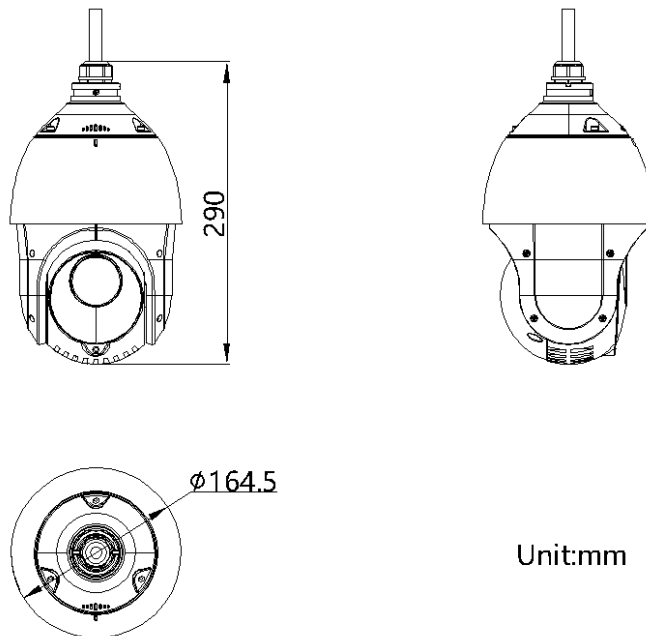

Environment	CE-RoHS (2011/65/EU); WEEE (2012/19/EU); Reach (Regulation (EC) No 1907/2006)
Protection	IP66 (IEC 60529-2013), TVS 6000V lightning protection, surge protection and voltage transient protection

▪ Available Model

DS-2DE4415IW-DE(T5)

▪ Dimension

▪ Accessory

▪ Included

DS-1618ZJ