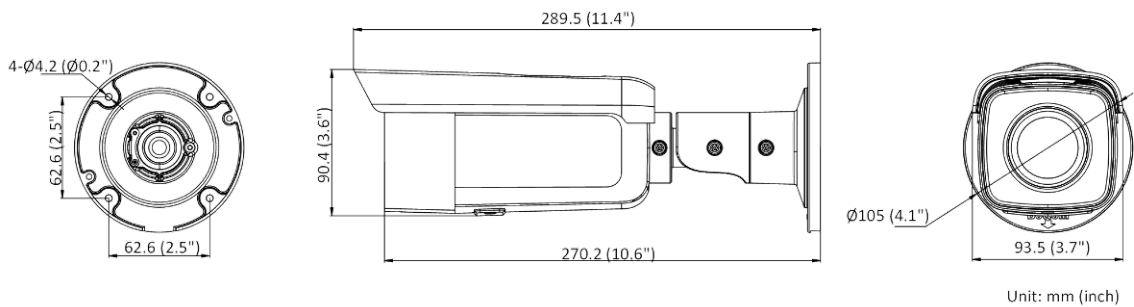

Startup and Operating Conditions	-30 °C to 60 °C (-22 °F to 140 °F). Humidity 95% or less (non-condensing)
Material	Front cover: metal, back cover: metal
Camera Dimension	Ø105 × 289.5 mm (Ø4.1" × 11.4")
Package Dimension	385 × 190 × 180 mm (15.2" × 7.5" × 7.1")
Camera Weight	Approx. 1190 g (2.6 lb.)
With Package Weight	Approx. 1700 g (3.7 lb.)
Approval	
EMC	FCC (47 CFR Part 15, Subpart B); CE-EMC (EN 55032: 2015, EN 61000-3-2:2019, EN 61000-3-3:2013+A1:2019, EN 50130-4: 2011 +A1: 2014); RCM (AS/NZS CISPR 32: 2015); IC (ICES-003: Issue 7)
Safety	UL (UL 62368-1); CB (IEC 62368-1:2014+A11) CE-LVD (EN 62368-1:2014/A11:2017)
Environment	CE-RoHS (2011/65/EU); WEEE (2012/19/EU); Reach (Regulation (EC) No 1907/2006)
Protection	IP67 (IEC 60529-2013)

▪ Available Model

DS-2CD2T87G2-L (2.8/4/6 mm)

▪ Dimension