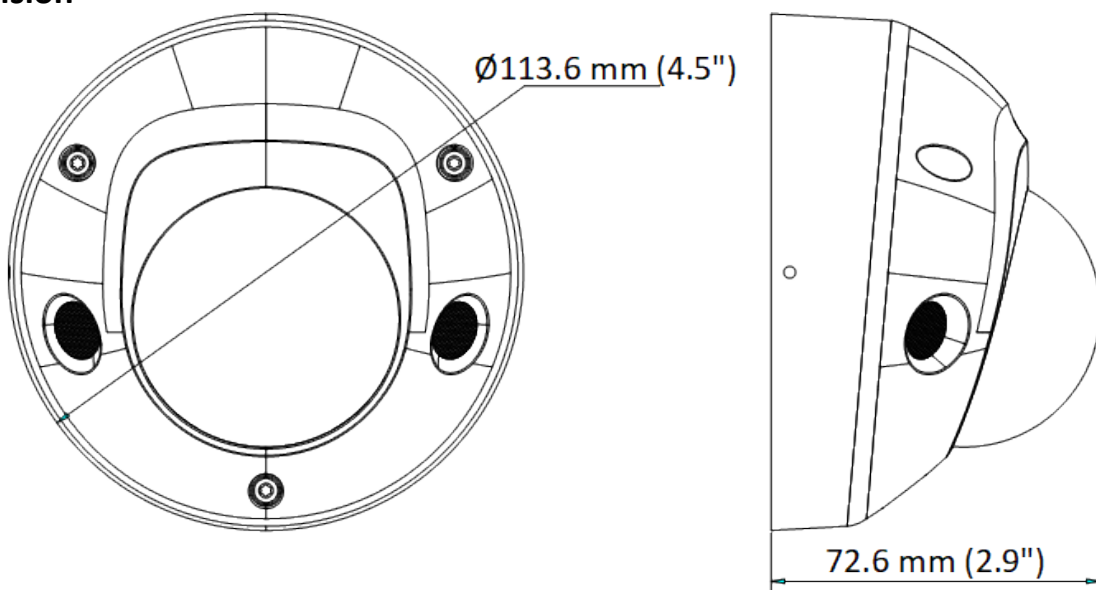

Environment	CE-RoHS (2011/65/EU) WEEE (2012/19/EU) Reach (Regulation (EC) No 1907/2006)
Electrical Safety Protection	IP67 (IEC 60529-2013) IK10 (IEC 62262: 2002)

▪ **Available Model**

DS-2CD2583G2-IS (2.8/4 mm)

DS-2CD2583G2-I (2.8/4 mm)

DS-2CD2583G2-IS (2.8 mm) (BLACK)

▪ **Dimension**

Unit: mm (inch)

Distributed by

**HIKVISION®****Headquarters**

No.555 Qianmo Road, Binjiang District,  
Hangzhou 310051, China  
T +86-571-8807-5998  
overseasbusiness@hikvision.com