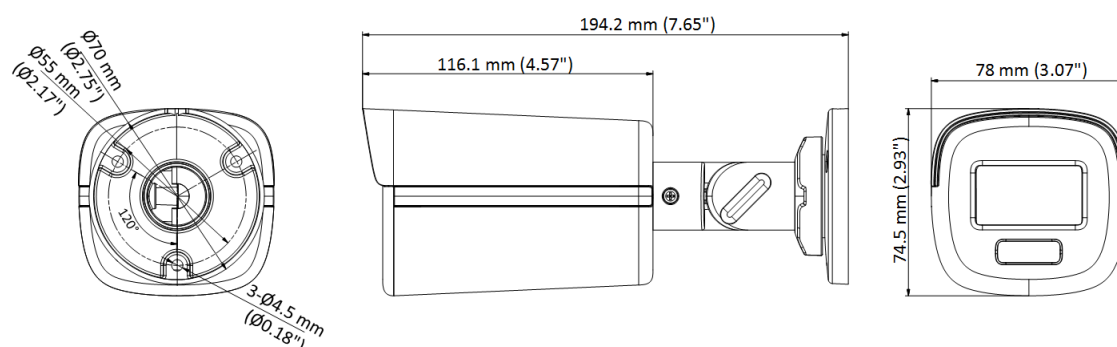

▪ Dimension

▪ Accessory