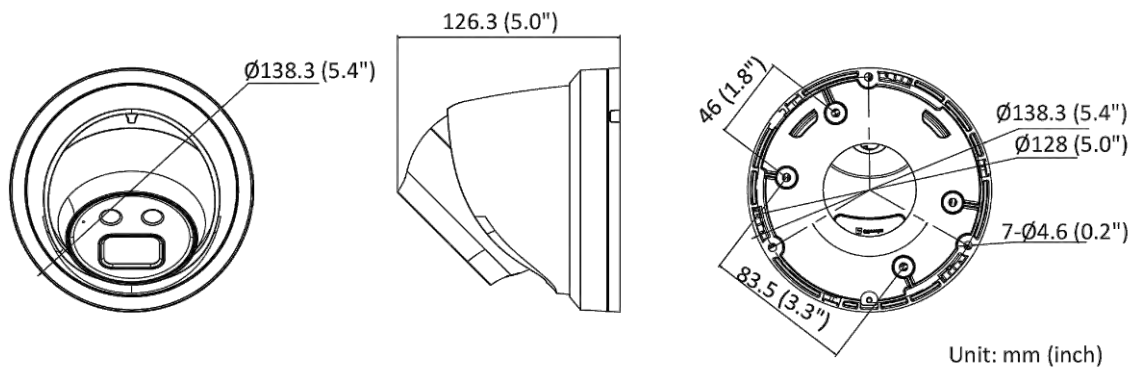

Approval	
EMC	FCC SDoC (47 CFR Part 15, Subpart B); CE-EMC (EN 55032: 2015, EN 61000-3-2: 2019, EN 61000-3-3: 2013, EN 50130-4: 2011 +A1: 2014); RCM (AS/NZS CISPR 32: 2015); IC VoC (ICES-003: Issue 6, 2019); KC (KN 32: 2015, KN 35: 2015)
Safety	UL (UL 60950-1); CB (IEC 60950-1: 2005 + Am 1: 2009 + Am 2: 2013, IEC 62368-1: 2014); CE-LVD (EN 60950-1: 2006+A2: 2013, IEC 62368-1: 2014+A11: 2017); BIS (IS 13252(Part 1): 2010+A1: 2013+A2: 2015); LOA (SANS IEC60950-1)
Environment	CE-RoHS (2011/65/EU); WEEE (2012/19/EU); Reach (Regulation (EC) No 1907/2006)
Protection	IP67 (IEC 60529-2013)

▪ Available Model

DS-2CD3326G2-ISU (2.8/4/6 mm)

▪ Dimension