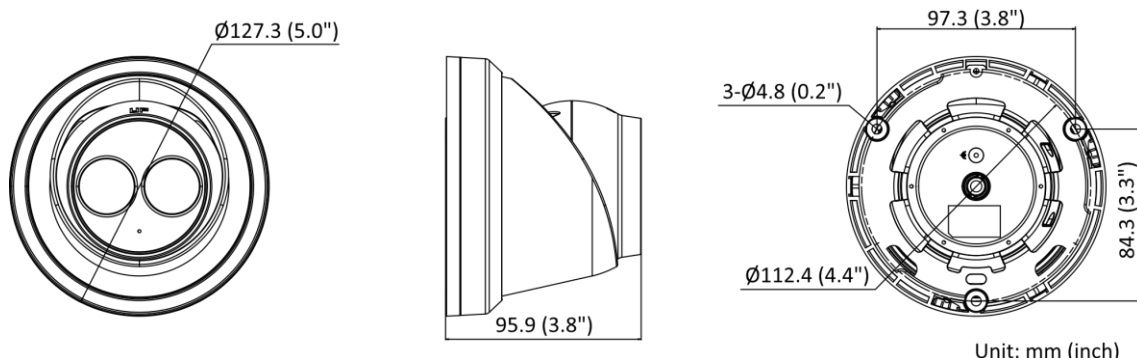

▪ Available Model

DS-2CD2363G2-I (2.8/4 mm)

DS-2CD2363G2-IU (2.8/4 mm)

DS-2CD2363G2-IU (2.8 mm) (Black)

▪ Dimension