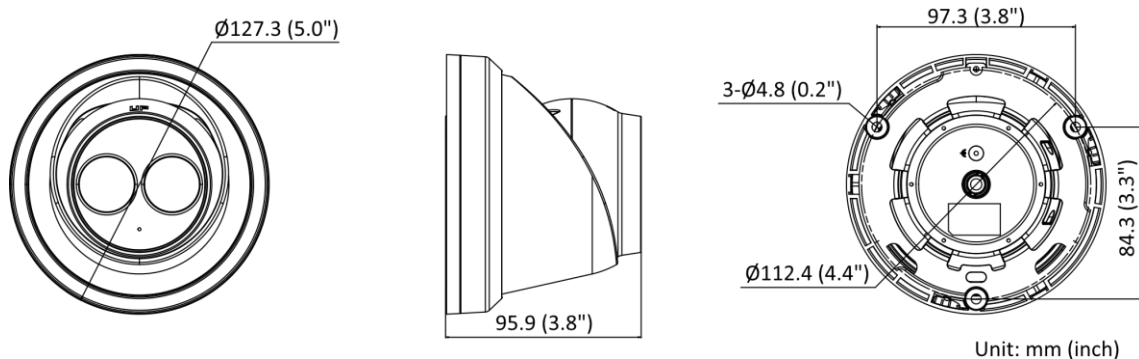

▪ Available Model

DS-2CD2363G2-I (2.8/4 mm)

DS-2CD2363G2-IU (2.8/4 mm)

DS-2CD2363G2-IU (2.8 mm) (Black)

▪ Dimension