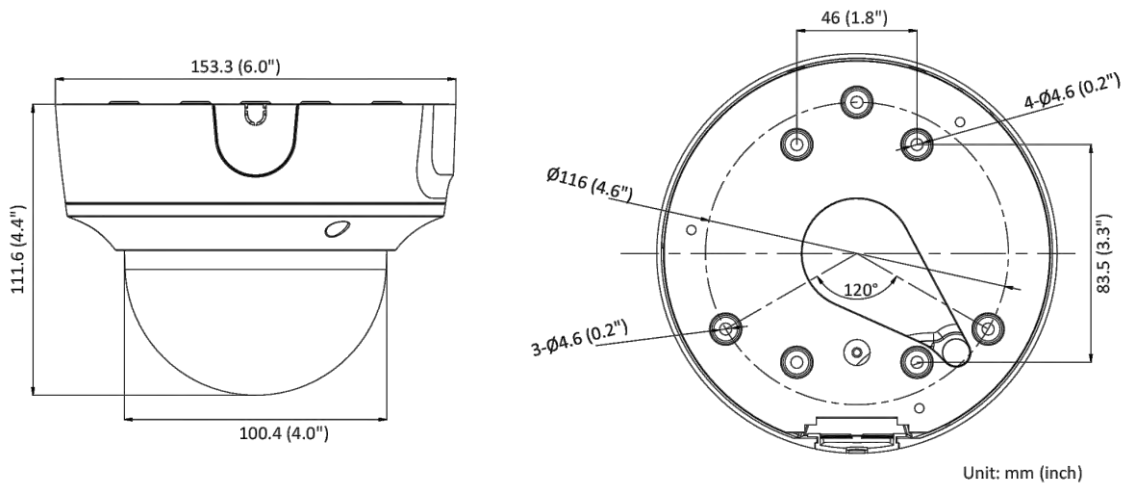

▪ **Dimension**

▪ **Accessory**

DS-1471ZJ-155
Pendent Mount

DS-1475ZJ-SUS
Vertical Pole Mount

DS-1473ZJ-155B
Wall Mount

DS-1473ZJ-155
Wall Mount

DS-1280ZJ-DM55
Junction Box

DS-1227ZJ-DM44
In-Ceiling Mount

DS-1476ZJ-SUS
Corner Mount