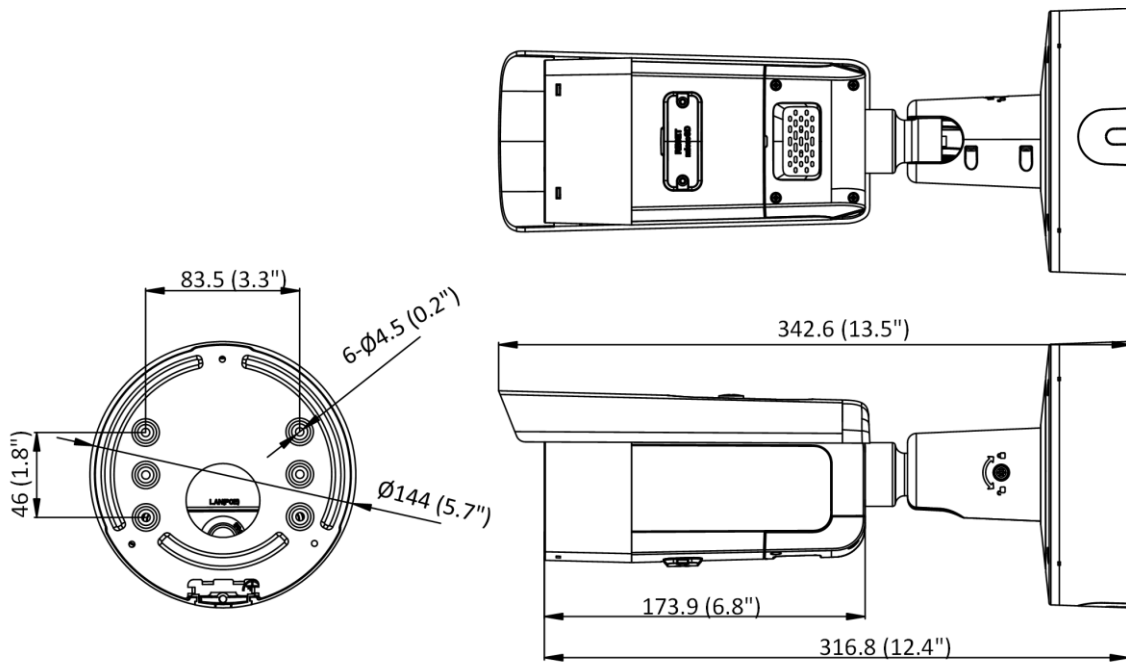

▪ **Dimension**

Unit: mm (inch)

▪ **Accessory**

▪ **Optional**

DS-1275ZJ-S-SUS Vertical Pole Mount	DS-2251ZJ Pendant Mount	DS-1476ZJ-SUS Corner Mount