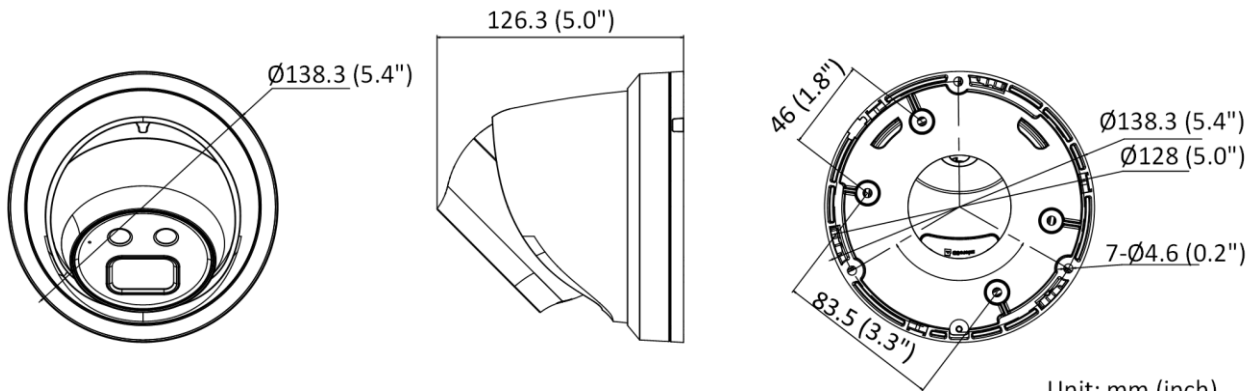

▪ **Dimension**

Unit: mm (inch)

▪ **Accessory**

▪ **Optional**

DS-1276ZJ-SUS Corner Mount	DS-1275ZJ-SUS Vertical Pole Mount	DS-1271ZJ-140 Pendant Mount	DS-1273ZJ-140(BLACK) Wall Mount	DS-1273ZJ-140B Wall Mount
DS-1273ZJ-140 Wall Mount	DS-1280ZJ-PT6 Junction Box