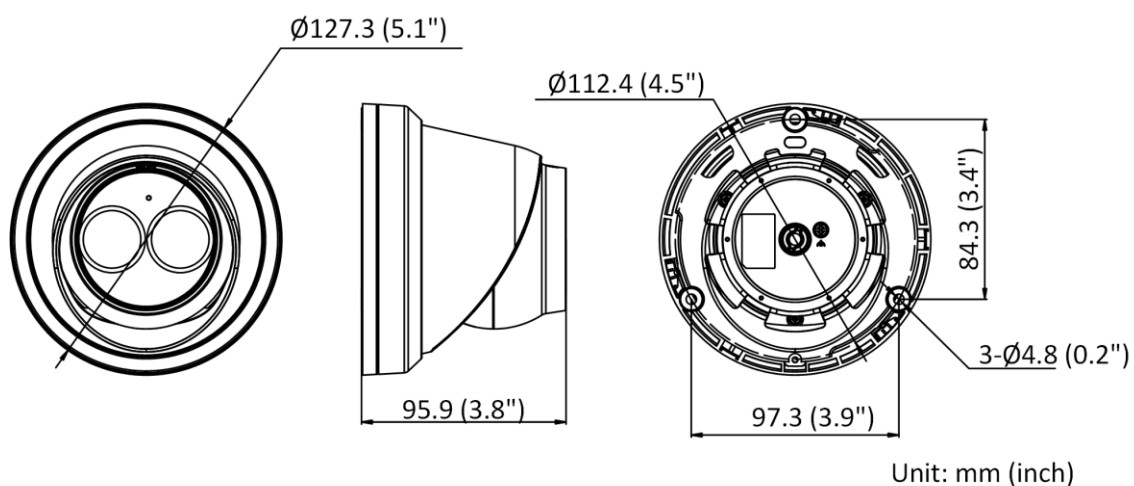

Startup and Operating Conditions	-30 °C to 60 °C (-22 °F to 140 °F). Humidity 95% or less (non-condensing)
Power Supply	12 VDC ± 25%, reverse polarity protection PoE: 802.3af, Class 3
Power Consumption and Current	12 VDC, 0.5 A, max. 6 W PoE (802.3af, 36 V to 57 V), 0.19 A to 0.12 A, max. 7 W
Power Interface	Ø5.5 mm coaxial power plug
Material	Aluminum alloy body
Camera Dimension	Ø127.3 × 95.9 mm (Ø5.01" × 3.78")
Package Dimension	150 × 150 × 141 mm (5.9" × 5.9" × 5.6")
Camera Weight	Approx. 600 g (1.3 lb.)
With Package Weight	Approx. 816 g (1.8 lb.)
Approval	
EMC	FCC (47 CFR Part 15, Subpart B); CE-EMC (EN 55032: 2015, EN 61000-3-2: 2014, EN 61000-3-3: 2013, EN 50130-4: 2011 +A1: 2014); RCM (AS/NZS CISPR 32: 2015); IC (ICES-003: Issue 6, 2016); KC (KN 32: 2015, KN 35: 2015)
Safety	UL (UL 60950-1); CB (IEC 60950-1:2005 + Am 1:2009 + Am 2:2013); CE-LVD (EN 60950-1:2005 + Am 1:2009 + Am 2:2013); BIS (IS 13252(Part 1):2010+A1:2013+A2:2015)
Environment	CE-RoHS (2011/65/EU); WEEE (2012/19/EU); Reach (Regulation (EC) No 1907/2006)
Protection	IP67 (IEC 60529-2013)

▪ Available Model

DS-2CD2343G2-I (2.8/4 mm)

DS-2CD2343G2-IU (2.8/4 mm)

▪ Dimension