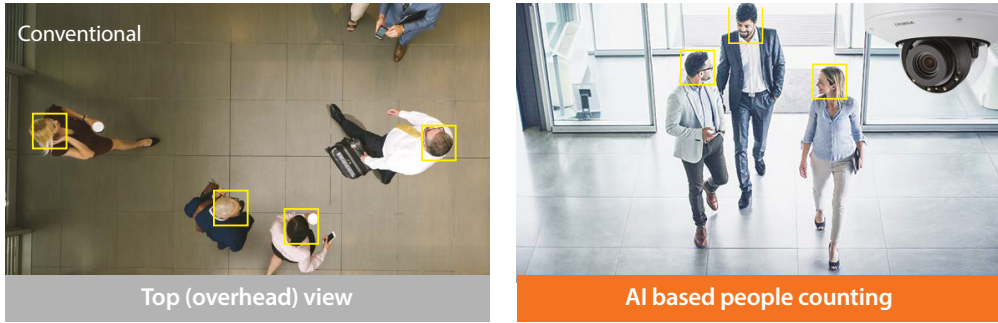

## Simple yet Effective

- When the building occupancy is below the preset limit  
A screen at the entrance turns to green, allowing customers to enter a building.

- When the building occupancy reaches the preset limit  
A screen at the entrance turns to red, indicating customers to wait until someone leaves a building.

## Compatible Camera Models

Wisenet P serie 4K AI Camera Range				
Dome	Vandal Dome	Flush Mount Dome	Bullet	Box
PND-A9081RV	PNV-A9081R	PND-A9081RF	PNO-A9081R	PNB-A9001

Wisenet's Occupancy Monitoring Application which utilizes cameras with edge-based AI video analytics that can count the number of people entering and exiting a building, allows you to effectively control a building occupancy.

**No need for "top-view" mounting**

## Features

- Edge-based people counting video analytics with Deep Learning AI
- Aggregates data from up to 8 cameras
- Alarm output to other devices such as automatic door or traffic light beacon
- Customizable messages and scrolling text – in English