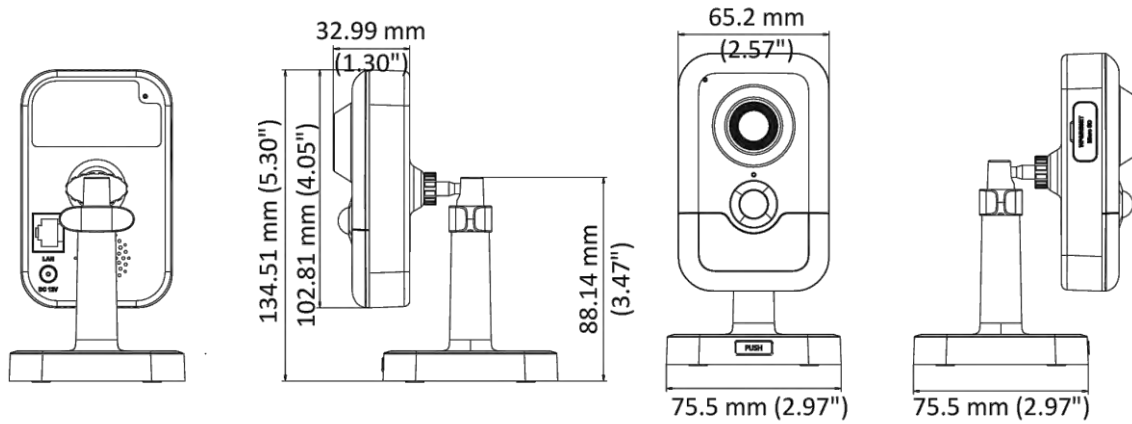

▪ Available Model

DS-2CD2443G0-IW(2.8 mm, 4 mm)(W)

▪ Dimension