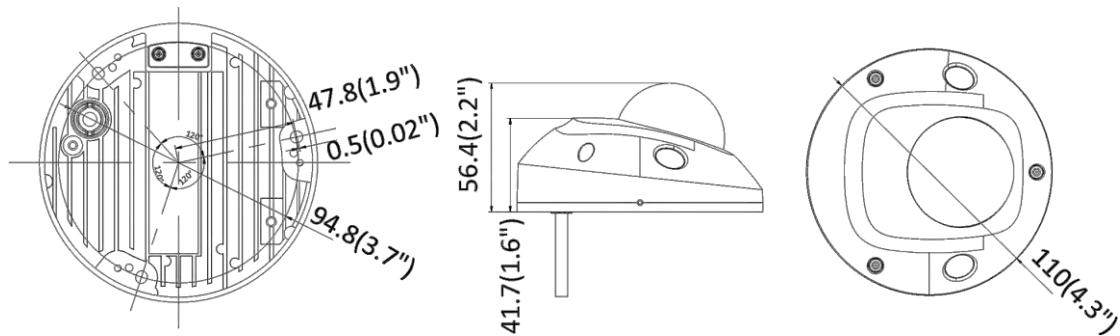

Approval	
Protection	Ingress protection: IP66 (IEC 60529-2013), IK08 (IEC 60529-2013)
Compression Standard	
H.264+	Main stream supports
H.265+	Main stream supports
Smart Feature-set	
Face Detection	Yes
Exception Detection	Scene change detection

▪ Available Model

- DS-2CD2545FWD-I (2.8 mm, 4 mm, 6 mm)
- DS-2CD2545FWD-IS (2.8 mm, 4 mm, 6 mm)
- DS-2CD2545FWD-IW (2.8 mm, 4 mm, 6 mm)
- DS-2CD2545FWD-IWS(2.8 mm, 4 mm, 6 mm)

▪ Dimension

▪ Accessory

DS-1275ZJ-SUS
Vertical Pole Mount

DS-1272ZJ-120B
Wall Mount

DS-1280ZJ-DM46
Junction Box

DS-1272ZJ-120
Wall Mount

DS-1276ZJ-SUS
Corner Mount