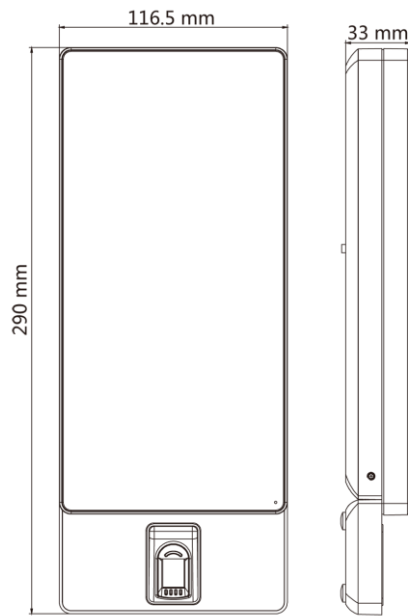

Power supply	12 VDC/2 A
Working temperature	-30 °C to 60 °C (-22 °F to 140 °F)
Working humidity	10 to 90% (No condensing)
Dimensions	290 mm × 116.5 mm × 33 mm (11.4" × 4.6" × 1.3")
Protective level	IP65
Installation	Surface
Language	English, Spanish (South America), Arabic, Thai, Indonesian, Russian, Vietnamese, Portuguese (Brazil)
Platform	Hik-ProConnect and HikCentral Professional

▪ **Available Model**

DS-K1T671MF

▪ **Dimension**

With Fingerprint Module