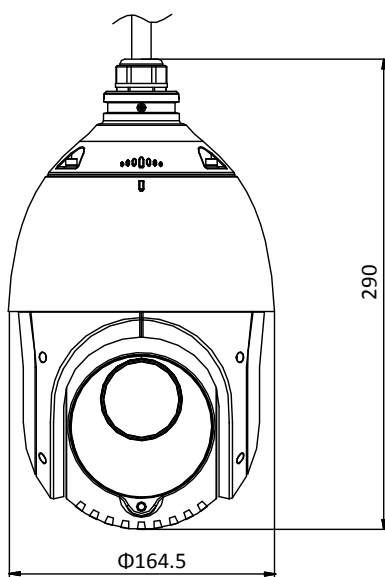

Protection Level	IP66 Standard, 4000V Lightning Protection, Surge Protection and Voltage Transient Protection
Material	ADC 12, PC, PC+10% GF
Dimensions	Φ 164.5 mm × 290 mm (Φ 6.48" × 11.42")
Weight	Approx. 2 kg (4.41 lb)

DORI

The DORI (detect, observe, recognize, identify) distance gives the general idea of the camera ability to distinguish persons or objects within its field of view.

It is calculated based on the camera sensor specification and the criteria given by EN 62676-4: 2015.

DORI	Detect	Observe	Recognize	Identify
Definition	25 px/m	63 px/m	125 px/m	250 px/m
Distance (Tele)	1600.0 m (5249.3 ft)	634.9 m (2083.1 ft)	320.0 m (1049.9 ft)	160.0 m (524.9 ft)

Available Model

DS-2DE4225IW-DE (E), 12 VDC & PoE (802.3 at, class4)

Dimensions

Unit: mm

Accessory

Included:

ASW0081-1220002W

Power adapter

DS-1618ZJ

Wall Mount