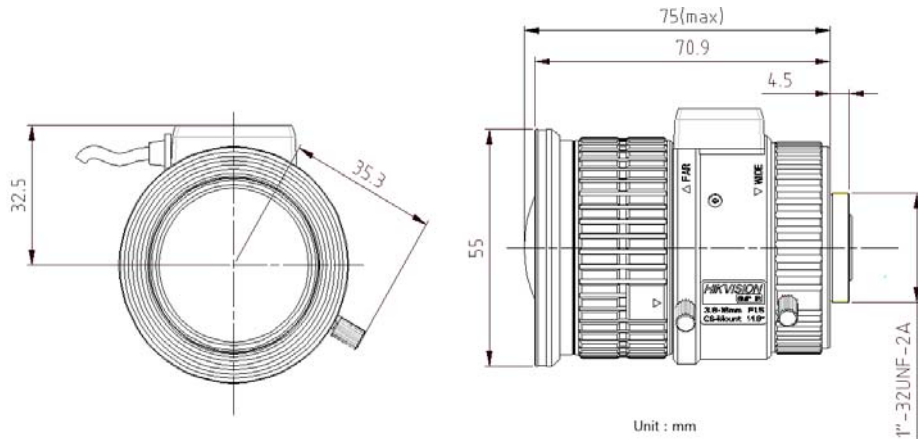

CCTV LENS SPEC

Model NO.	HV3816D-8MPIR		Specification	Vari-focal DC Auto Iris 8MP IR ASPHERICAL	
Focal Length	3.8-16mm		Mount	CS-Mount	
F number	F1.5-C		Flange Back Length	12.5mm	
Max. Image format	Φ9mm (1/1.8")		M. O. D	0.1m	
Control	Iris	DC Auto Iris		Dimension	Φ55*75
	Focus	Manual		Weight	237g
	Zoom	Manual		Operating Temperature	-10~50°C
Field of View	D	1/1.8"	123.9° ~ 33.5°	1/2"	115.6° ~ 31.3°
	H		103.1° ~ 28.0°		100.7° ~ 27.3°
	V		68.5° ~ 18.7°		61.3° ~ 15.4°

Dimension

Lens Picture