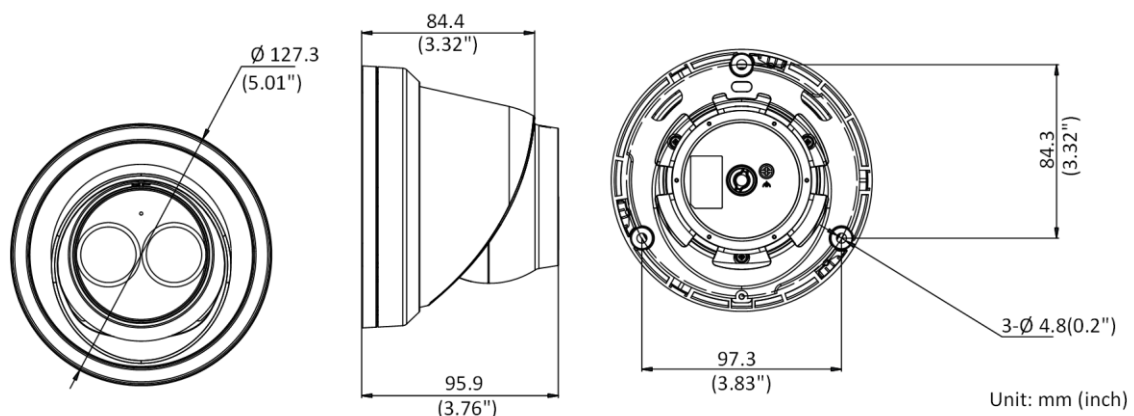

* Listed resolutions are only selectable options. It does not mean that all streams can work at their maximum resolution at the same time.

Available Model

DS-2CD2323G0-I (2.8/4/6 mm), DS-2CD2323G0-IU (2.8/4/6 mm)

Dimensions