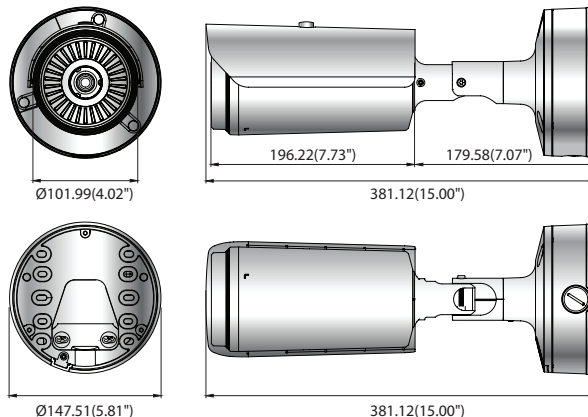

Dimensions

Unit : mm (inch)

TNO-3010T / 3020T / 3030T