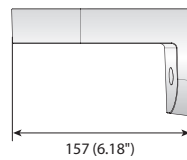

Wall Mounts

				
	Wall Mount	Wall Mount	Wall Mount	Wall Mount
	SBP-137WM / SBP-137WMW	SBP-137WM1	SBP-120WM / SBP-120WMW	SBP-125WMW
Materials	Aluminum / Plastic		Plastic	Aluminum, Plastic
Dimensions (WxHxD)	148.5 x 104.5 x 178.2mm (5.84" x 4.11" x 7.01")		122 x 95 x 157mm (4.80" x 3.74" x 6.18")	126.5 x 160.0 x 104.5mm (5.0" x 6.3" x 4.1")
Pipe Thread	-			
Weight	440g (0.97 lb)		175g (0.39 lb)	425g (0.94lb)
Color	Ivory White	Ivory	Ivory White	White

Dimensions

Unit : mm (inch)

SBP-137WM / SBP-137WMW

SBP-137WM1

SBP-120WM / SBP-120WMW

SBP-125WMW