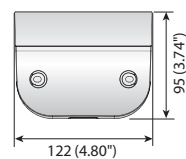

Wall Mounts

				
	Wall Mount	Wall Mount	Wall Mount	Wall Mount
	SBP-137WM / SBP-137WMW	SBP-137WM1	SBP-120WM / SBP-120WMW	SBP-125WMW
Materials	Aluminum / Plastic		Plastic	Aluminum, Plastic
Dimensions (WxHxD)	148.5 x 104.5 x 178.2mm (5.84" x 4.11" x 7.01")		122 x 95 x 157mm (4.80" x 3.74" x 6.18")	126.5 x 160.0 x 104.5mm (5.0" x 6.3" x 4.1")
Pipe Thread	-			
Weight	440g (0.97 lb)		175g (0.39 lb)	425g (0.94lb)
Color	Ivory White	Ivory	Ivory White	White

Dimensions

Unit : mm (inch)

SBP-137WM / SBP-137WMW

SBP-137WM1

SBP-120WM / SBP-120WMW

SBP-125WMW