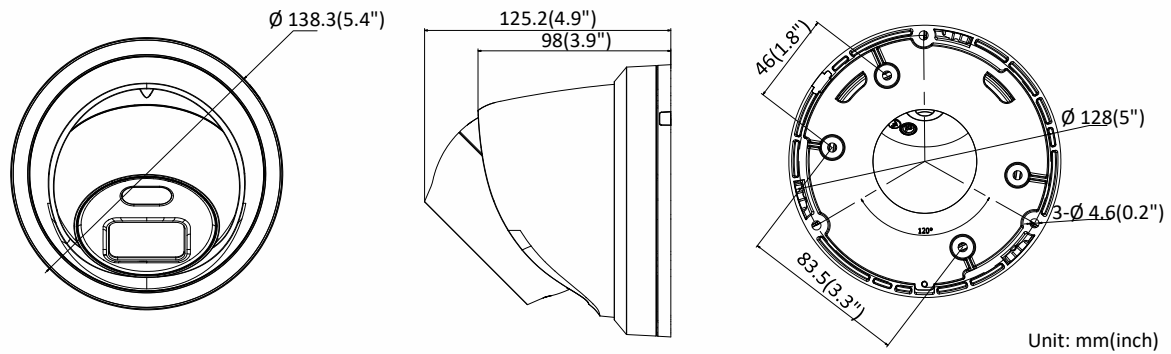

Dimension

Accessory

Distributed by