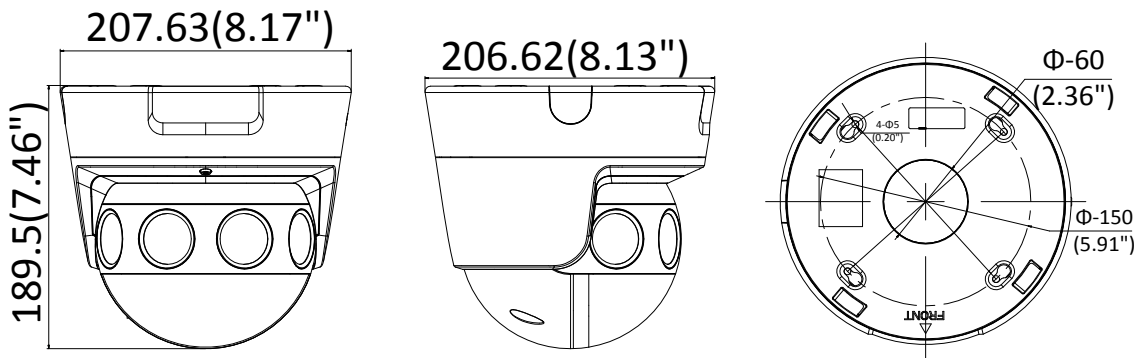

Dimension

Accessory

Unit: mm

Distributed by

HIKVISION

Headquarters

No.555 Qianmo Road, Binjiang District,
Hangzhou 310051, China
T +86-571-8807-5998
overseasbusiness@hikvision.com

Hikvision USA
T +1-909-895-0400
sales.usa@hikvision.com

Hikvision Australia
T +61-2-8599-4233
salesau@hikvision.com

Hikvision India
T +91-22-28469900
sales@pramahikvision.com

Hikvision Canada
T +1-866-200-6690
sales.canada@hikvision.com

Hikvision Thailand
T +662-275-9949
sales.thailand@hikvision.com

Hikvision Europe
T +31-23-5542770
sales.eu@hikvision.com

Hikvision Italy
T +39-0438-6902
info.it@hikvision.com

Hikvision Brazil
T +55 11 3318-0050
Latam.support@hikvision.com

Hikvision Turkey
T +90 (216)521 7070- 7074
sales.tr@hikvision.com

Hikvision Malaysia
T +601-7652-2413
sales.my@hikvision.com

Hikvision UK & Ireland
T +01628-902140
sales.uk@hikvision.com

Hikvision South Africa
Tel: +27 (10) 0351172
sale.africa@hikvision.com

Hikvision France
T +33(0)1-85-330-450
info.fr@hikvision.com

Hikvision Kazakhstan
T +7-727-9730667
nikia.panfilov@hikvision.ru

Hikvision Vietnam
T +84-974270888
sales.vt@hikvision.com

Hikvision UAE
T +971-4-4432090
salesme@hikvision.com

Hikvision Singapore
T +65-6684-4718
sg@hikvision.com

Hikvision Spain
T +34-91-737-16-55
info.es@hikvision.com

Hikvision Tashkent
T +99-87-1238-9438
uzb@hikvision.ru

Hikvision Hong Kong
T +852-2151-1761
info.hk@hikvision.com

Hikvision Russia
T +7-495-669-67-99
saleru@hikvision.com

Hikvision Korea
T +82-(0)31-731-8817
sales.korea@hikvision.com

Hikvision Poland
T +48-22-460-01-50
info.pl@hikvision.com

Hikvision Indonesia
T +62-21-2933759
Sales.Indonesia@hikvision.com