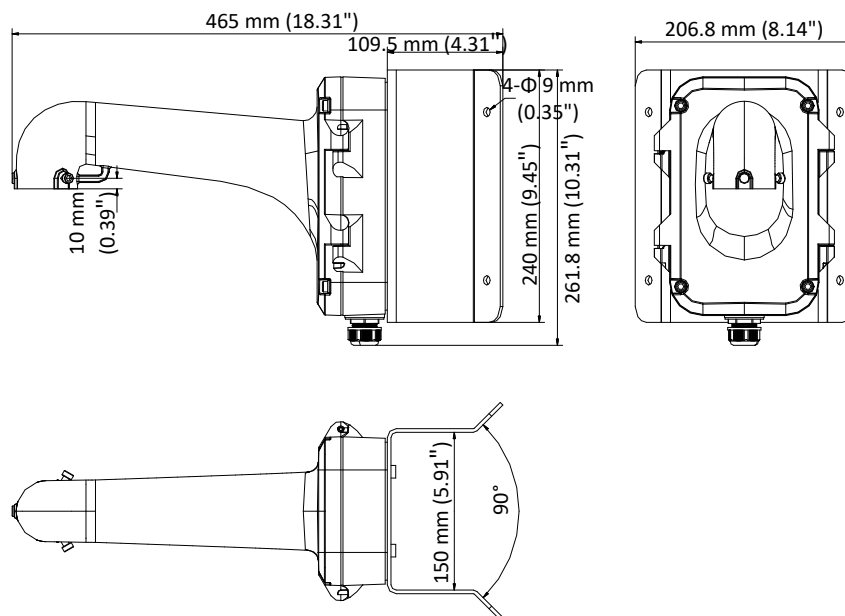

### Corner Mounting Bracket for Speed Dome

#### Feature

- Corner mounting bracket with the junction box
- Aluminum alloy and steel material with surface spray treatment
- Waterproof design
- Supports bottom outlet and back outlet
- The hook for safety rope facilitates speed dome's installation

#### Dimension

#### Parameter

Model	DS-1604ZJ-Corner
Parameters	Corner Mounting Bracket for Speed Dome
Appearance	Hikvision White
Material	Aluminum Alloy and Steel
Dimension	465 mm × 206.8 mm × 261.8 mm (18.31" × 8.14" × 10.31")
Weight	4.3 Kg (9.48 lb.)