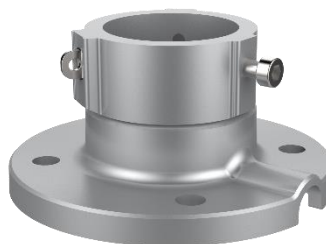

## DS-1663ZJ-P

### Ceiling Mount for Speed Dome

#### Feature

- Aluminum alloy material with surface spray treatment
- The hook for safety rope facilitates speed dome's installation
- Waterproof design

#### Parameter

Model	DS-1663ZJ-P
Parameters	Ceiling Mount for Speed Dome
Appearance	Platinum Gray
Material	Aluminum Alloy
Dimension	∅ 116.5 mm × 57 mm (4.59" × 2.24")
Weight	380 g (0.84 lb.)