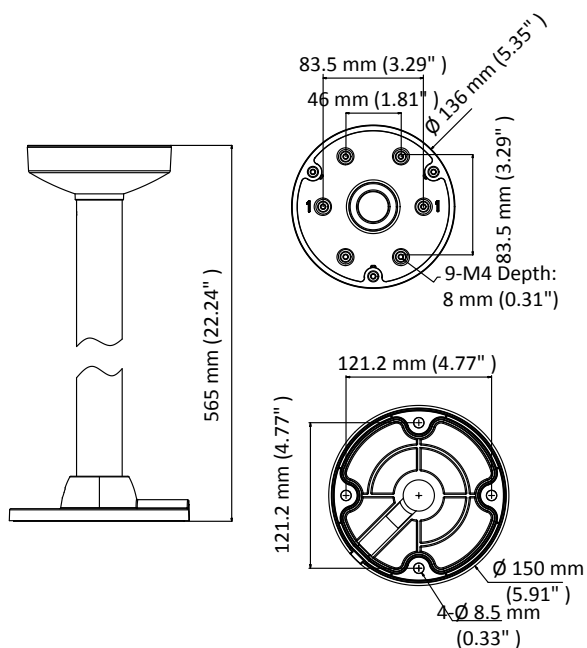

### Pendant Mount

#### Dimension

#### Parameter

Model	DS-1471ZJ-135
Parameters	Pendant Mount
Appearance	Hikvision White
Material	Aluminum Alloy
Dimension	Ø 136 mm × 565 mm (5.35" × 22.24")
Weight	1350 g (2.98 lb.)

#### Note

- The mount should be installed on the flat ceiling.
- The waterproof rubber is necessary for the outdoor application.
- The pole must be capable of supporting at least 3 times as much as the total weight of the camera, and the mount.
- The mount's maximum load capacity is 3 kg (6.6 lb.).