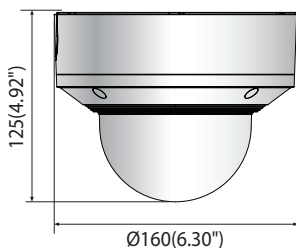

Dimensions

Unit : mm (inch)