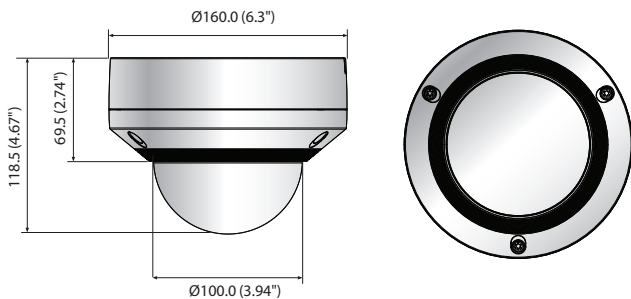

Dimensions

Unit : mm (inch)