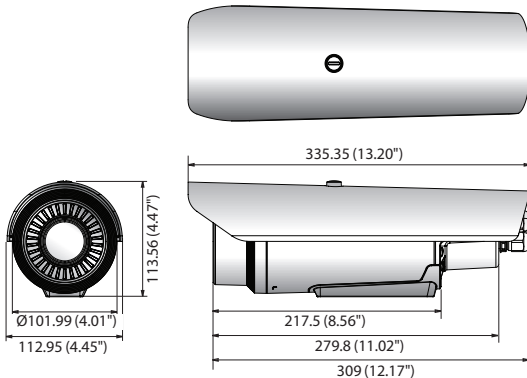

Dimensions

Unit : mm (inch)

TNO-4041T

VIDEO	
Imaging Device	Uncooled microbolometer, Pixel size : 17 μ m
Effective Pixels	640(H) x 480(V)
NETD	<50mK
Video Out	CVBS : 1.0Vpp / 75 Ω composite, 720 x 480(N), 720 x 576(P), for installation
LENS	
Focal Length (Zoom Ratio)	19mm fixed
Max. Aperture Ratio	F1.0
Angular Field of View	H : 32° / V : 24.3° / D : 39.2°
Min. Object Distance	11m (36.09ft)
Focus Control	Fixed
Lens / Mount Type	Board-in type
OPERATIONAL	
Camera Title	Off / On - W/W : English / Numeric / Special characters - China : English / Numeric / Special / Chinese characters - Common : Multi-line (Max. 5), Color (Gray / Green / Red / Blue / Black / White), Transparency, Auto scale by resolution
Motion Detection	Off / On (8ea, 8point polygonal zones), Handover
Privacy Masking	Off / On (32ea, polygonal zones) - Color : Gray / Green / Red / Blue / Black / White - Mosaic
Flip / Mirror	Off / On
Video & Audio Analytics	Tampering, Loitering, Directional detection, Virtual line, Enter/Exit, (Dis) Appear, Audio detection, Motion detection, Sound classification, Shock detection, Temperature change detection
Alarm I/O	Input 1ea / Output 2ea
Digital Image Stabilization	Off / On (Built-in Gyro sensor)
Remote Control Interface	RS485
RS-485 Protocol	Pelco D/P, Samsung T, Honeywell, Bosch, Panasonic, Sungin, AD, Vicon, GE
Alarm Triggers	Alarm input, Motion detection, Video & Audio analytics, Network disconnect
Alarm Events	File upload Via FTP, E-mail, Notification Via E-mail, Local storage (SD/SDHC/SDXC) or NAS recording at event triggers, External output
Pixel count	Support
NETWORK	
Ethernet	RJ-45 (10/100 BASE-T)
Video Compression Format	H.265 / H.264 (MPEG-4 part 10/AVC) : Main / Baseline / High, MJPEG
Resolution	640 x 480, 640 x 360, 320 x 240
Max. Framerate	H.265 / H.264 : Max. 30fps at all resolutions, MJPEG : Max. 30fps
WiseStreamII	Support
Video Quality Adjustment	H.265 / H.264 / MJPEG : Target Bitrate Level Control
Bitrate Control Method	H.265 / H.264 : CBR or VBR, MJPEG : VBR
Streaming Capability	Multiple streaming (Up to 10 profiles)
Audio In	Selectable (Mic in / Line in), Supply voltage : 2.5V DC (4mA), Input impedance : approx. 2K Ohm
Audio Out	Line out, Max output level : 1 Vrms
Audio Compression Format	G.711 u-law / G.726 selectable, G.726 (ADPCM) 8KHz, G.711 8KHz, G.726 : 16Kbps, 24Kbps, 32Kbps, 40Kbps, AAC-LC : 48Kbps at 8 / 16 / 32 / 48KHz
Audio Communication	Bi-directional (2-Way)
IP	IPv4, IPv6
Protocol	TCP/IP, UDP/IP, RTP (UDP), RTP (TCP), RTCP/RTSP, NTP, HTTP, HTTPS, SSL/TLS, DHCP, PPPoE, FTP, SMTp, iCMP, iGMP, SNMPv1/v2c/v3 (MIB-2), ARP, DNS, DDNS, QoS, UPnP, Bonjour
Security	HTTPS(SSL) login authentication, Digest login authentication IP address filtering, User access log, 802.1x authentication (EAP-TLS, EAP-LEAP)
Streaming Method	Unicast / Multicast
Max. User Access	20 users at Unicast mode
Edge Storage	SD/SDHC/SDXC (up to 256GB) - Motion images recorded in the SD/SDHC/SDXC memory card can be downloaded. NAS (Network Attached Storage), Local PC for instant recording
Application Programming Interface	ONVIF Profile S/G, SUNAPI (HTTP API), Wisenet Open Platform
Webpage Language	English, Korean, Chinese, French, Italian, Spanish, German, Japanese, Russian, Swedish, Portuguese, Czech, Polish, Turkish, Dutch, Hungarian, Greek
Web Viewer	Supported OS : Windows 7, 8.1, 10, Mac OS X 10.10, 10.11, 10.12 Non-plugin Webviewer - Supported Browser : Google Chrome 63, MS Edge 41, Mozilla Firefox 57 (Window 64bit only), Apple Safari 11 (Mac OS X only) Plug-in Webviewer - Supported Browser : MS Explore 11, Apple Safari 11 (Mac OS X only)
Central Management Software	SmartViewer, SSM
ENVIRONMENTAL	
Operating Temperature / Humidity	-40°C ~ +60°C (-40°F ~ +140°F) / Less than 90% RH
Storage Temperature / Humidity	-50°C ~ +60°C (-58°F ~ +140°F) / Less than 90% RH
Ingress Protection	IP66, NEMA 4X
Vandal Resistance	IK10
ELECTRICAL	
Input Voltage / Current	24V AC \pm 10%, 12V DC \pm 10%, PoE (IEEE802.3af, class 3)
Power Consumption	Max. 10.5W (24V AC), Max. 9W (12V DC), Max. 10W (PoE) Typical 8.9W (24V AC), Typical 7.5W (12V DC), Typical 8.6W (PoE)
MECHANICAL	
Color / Material	White (RAL-9003) / Aluminum
Dimensions (WxH)	\varnothing 101.97 x 309mm (\varnothing 4.01" x 12.17")
Weight	2,452g (5.41 lb)