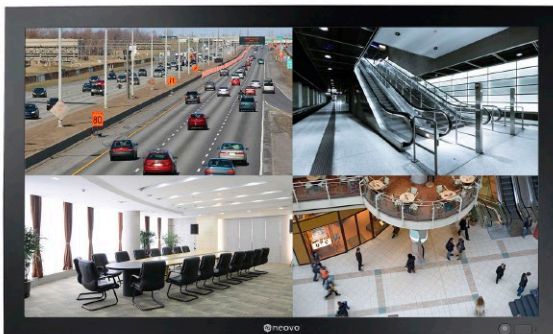

Easy Control and Integration

Its built-in RS232 and Ethernet control capabilities make the QX-Series easy to control and integration a breeze. Whether it is a local serial management connection or a remote network installation, the QX-Series can be managed in multiple scenarios and applications.

Multi-Screen Viewer

With the Picture-by-Picture (PbP) feature and up to four inputs, you can display four full-resolution (unscaled) 1080p windows on a single display. This delivers four-quadrant viewing at crisp, true Full HD, a significant visual gain over the lower qHD (960 x 540) resolution delivered when a 1080p display is divided four ways.

Industry-leading Reliability

Designed for 24/7 operation, these durable metal-housed displays protected with NeoV™ Optical Glass take advantage of superior components to ensure a long product lifetime. Its integrated HeatControl Sensors* automatically activate the internal cooling fans, which is crucial when the temperature rises in mission-critical installations.

*Features may vary by model.