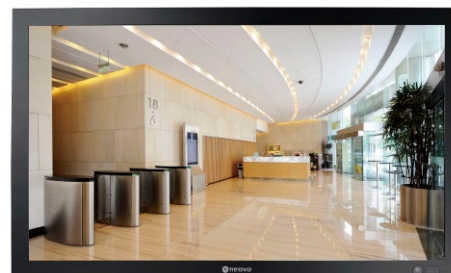

Experience the 4K Difference

Don't miss a single detail with this powerful 4K display. View smooth 4K video and graphics with a new level of detail and clarity. Offering 8.3 million pixels, the QX-Series provides sufficient resolution for even the most demanding surveillance and digital signage applications.

Easy Control and Integration

Its built-in RS232 and Ethernet control capabilities make the QX-Series easy to control and integration a breeze. Whether it is a local serial management connection or a remote network installation, the QX-Series can be managed in multiple scenarios and applications.

Multi-Screen Viewer

With the Picture-by-Picture (PbP) feature and up to four inputs, you can display four full-resolution (unscaled) 1080p windows on a single display. This delivers four-quadrant viewing at crisp, true Full HD, a significant visual gain over the lower qHD (960 x 540) resolution delivered when a 1080p display is divided four ways.

Industry-leading Reliability

Designed for 24/7 operation, these durable metal-housed displays protected with NeoV™ Optical Glass take advantage of superior components to ensure a long product lifetime. Its integrated HeatControl Sensors* automatically activate the internal cooling fans, which is crucial when the temperature rises in mission-critical installations.

*Features may vary by model.