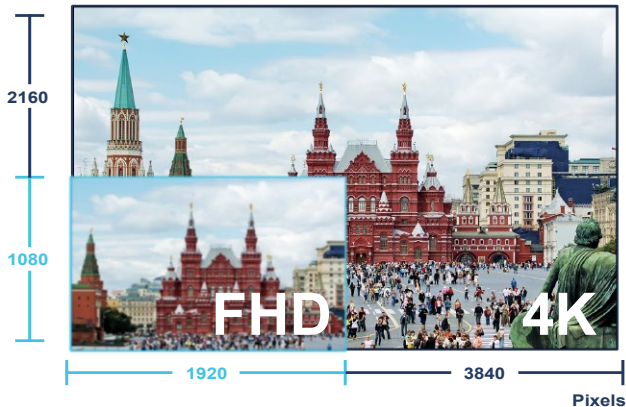

Experience the 4K Difference

Don't miss a single detail with this powerful 4K display. View smooth 4K video and graphics with a new level of detail and clarity. Offering 8.3 million pixels, the QX-Series provides sufficient resolution for even the most demanding surveillance and digital signage applications.

Easy Control and Integration

Its built-in RS232 and Ethernet control capabilities make the QX-Series easy to control and integration a breeze. Whether it is a local serial management connection or a remote network installation, the QX-Series can be managed in multiple scenarios and applications.

Multi-Screen Viewer

With the Picture-by-Picture (PbP) feature and up to four inputs, you can display four full-resolution (unscaled) 1080p windows on a single display. This delivers four-quadrant viewing at crisp, true Full HD, a significant visual gain over the lower qHD (960 x 540) resolution delivered when a 1080p display is divided four ways.

Industry-leading Reliability

Designed for 24/7 operation, these durable metal-housed displays protected with NeoV™ Optical Glass take advantage of superior components to ensure a long product lifetime. Its integrated HeatControl Sensors* automatically activate the internal cooling fans, which is crucial when the temperature rises in mission-critical installations.

*Features may vary by model.