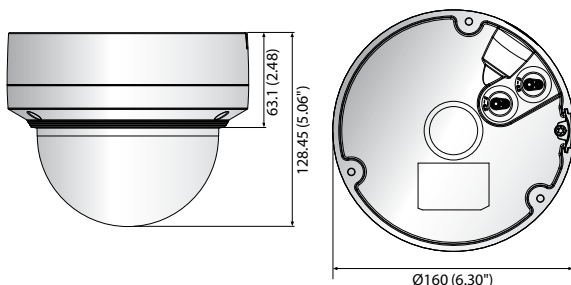

Dimensions

Unit : mm (inch)