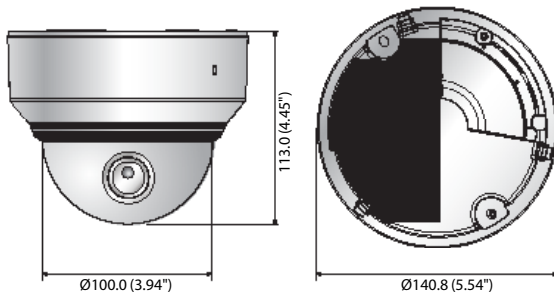

Dimensions

Unit : mm (inch)