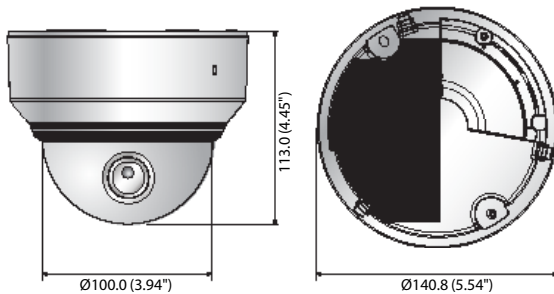

## Key Features

- Max. 2megapixel (1920 x 1080) resolution
- 2.8 ~ 12mm (4.3x) motorized varifocal lens
- Max. 60fps@all resolutions (H.265/H.264)
- H.265, H.264, MJPEG codec supported, Multiple streaming
- Day & Night (ICR), WDR (150dB), Defog
- Loitering, Directional detection, Fog detection, Audio detection, Digital auto tracking, Sound classification, Tampering
- Motion detection, Handover
- SD/SDHC/SDXC memory slot (Max. 512GB)
- Hallway view, WiseStream II support
- IR viewable length 30m, IK08
- LDC support (Lens Distortion Correction)
- PoE / 12V DC, Bi-directional audio support

## Dimensions

Unit : mm (inch)