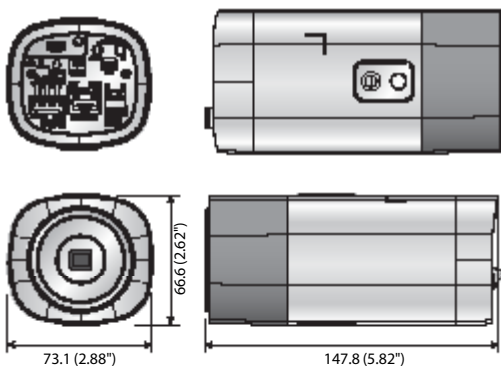

Dimensions

Unit : mm (inch)