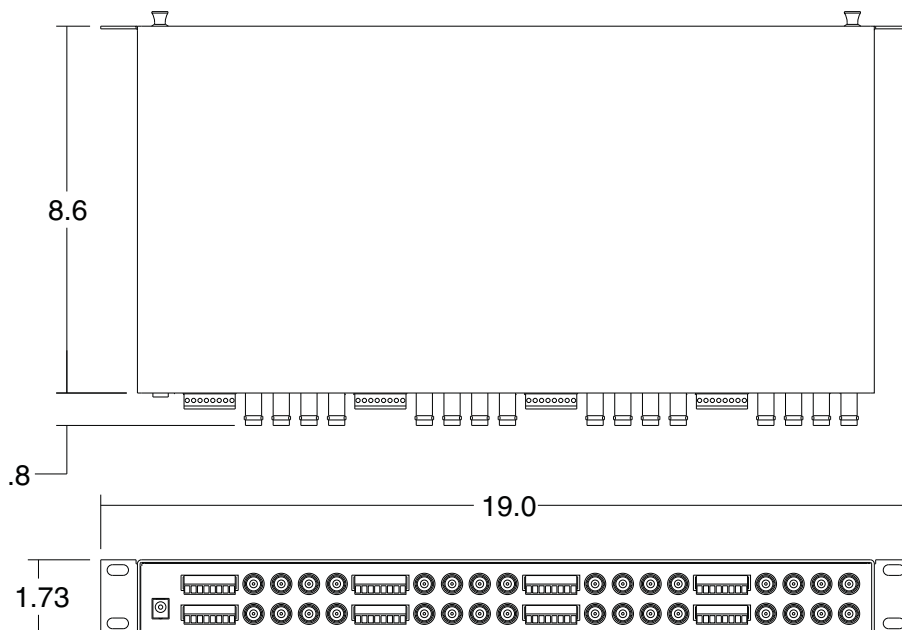

Description

The **VH3200** powered card cage holds up to four VB41x8, TR515x8 and TR560x8 video receiver cards (each sold separately) in any combination. The VH3200 is powered from a 24VAC wall pack. It uses a maximum of 18VA so several units can be run from a larger supply.

Specification

Size	1.75" H x 19" W x 9.4" D
Power Requirements	24VAC, 800mA
Input	Low voltage current loop from balanced UTP transmitters
Output-Video	1.0 vpp composite video Monochrome or color
Shipping Weight	14 lbs