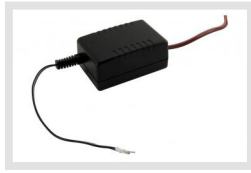

VT-F512DC-12|SKU: 204466